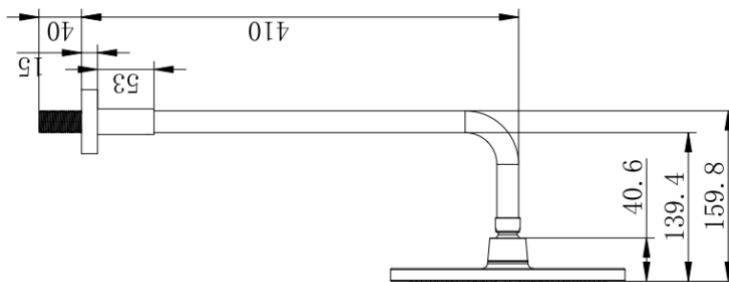

SHO055NR- Nero Round Wall Mounted Fixed Head & Arm Matt Black

BAR CODE: 5055681437862

COLOUR: MATT BLACK

WEIGHT:

NET 0.82 kg

GROSS 1.44 kg

BOX SIZE 520X339X104