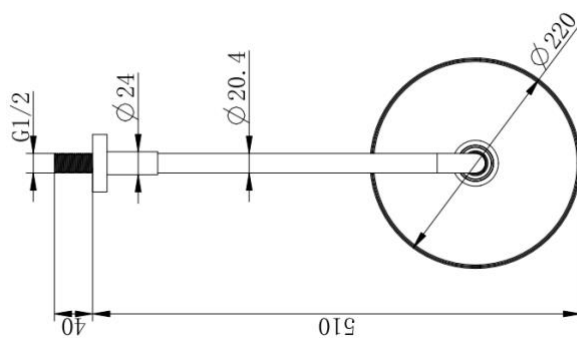

SHO055NR- Nero Round Wall Mounted Fixed Head & Arm Matt Black

BAR CODE: 5055681437862

COLOUR: MATT BLACK

WEIGHT:

NET 0.82 kg

GROSS 1.44 kg

BOX SIZE 520X339X104