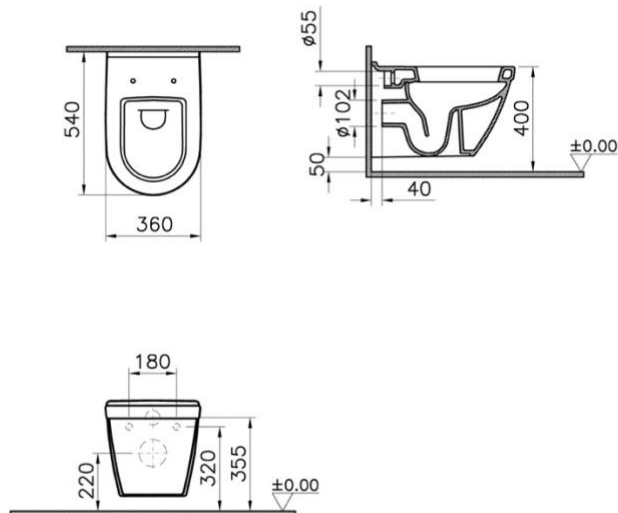

**Style - Wall hung WC pan**

**ILLUSTRATION: Style - Wall hung WC pan**

**BAR CODE: POT983ST**

**Material: Ceramic**

**Colour: White**

**Technical Drawing**

\*we reserve the right to make technical modifications and alter colours without prior notice