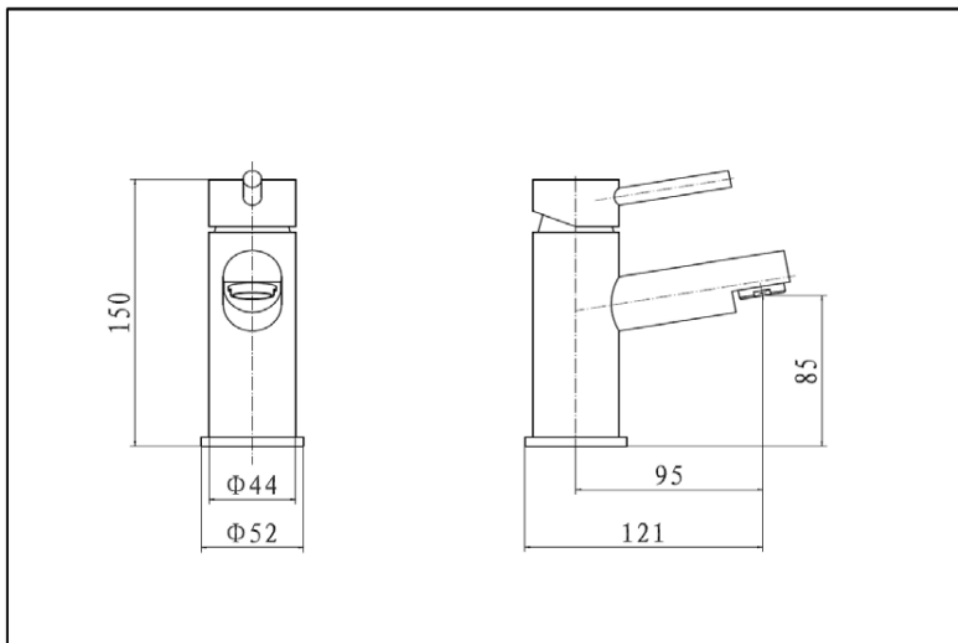

Plan

Mono Basin Mixer TAP010PL

Supplied with click waste

½" BSP flexi hoses

Suitable for low water pressure systems

Brass construction with chrome plated finish

Ceramic disc cartridge and quarter turn operation for ease of use.

Technical drawing

Flow Rate: M.P

0.2bar	0.5bar	1bar	2bar	3bar
1.77L/min	2.71L/min	6.27L/min	9.31L/min	12.17L/min

BOX SIZE 220 x 150 x 90 mm