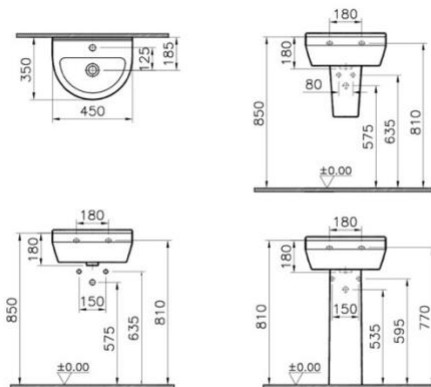

**Style – Cloakroom washbasin - 45cm round****ILLUSTRATION: Style – Cloakroom washbasin****45cm round****BAR CODE: POT991ST****Material: Ceramic****Colour: White****Technical Drawing**

\*we reserve the right to make technical modifications and alter colours without prior notice