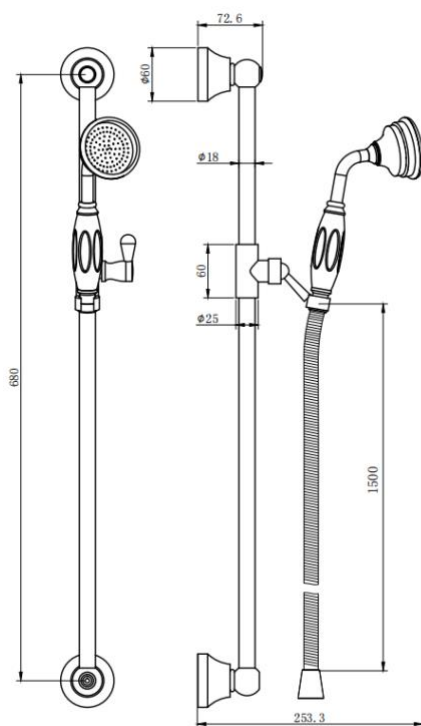

SHO100SR- Traditional Slide Rail**BAR CODE: 5055681405335****COLOUR: CHROME****WEIGHT:****NET 1.36kg****GROSS 1.62kg****BOX SIZE 770X120X80**