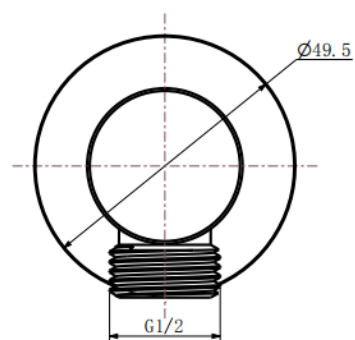

SHO092OE- Round Shower Outlet Elbow**BAR CODE: 5055681401740****COLOUR: CHROME****WEIGHT:****NET 0.21 kg****GROSS 0.24 kg****BOX SIZE 130X70X55**