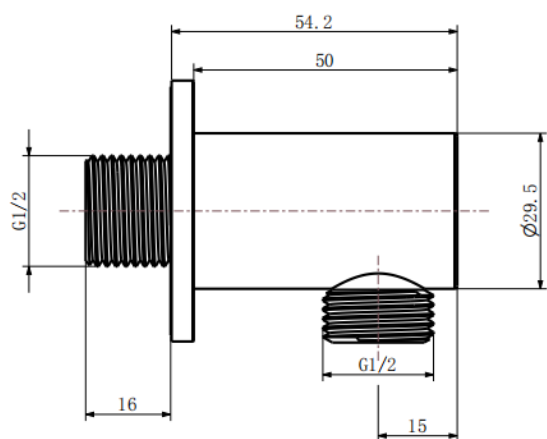

SHO092OE- Round Shower Outlet Elbow**BAR CODE: 5055681401740****COLOUR: CHROME****WEIGHT:****NET 0.21 kg****GROSS 0.24 kg****BOX SIZE 130X70X55**