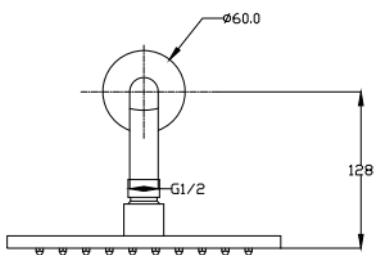

SHO083DE- Deluge Fixed Shower Head and Arm

BAR CODE: 5055681401672

COLOUR: CHROME

WEIGHT:

NET 2 kg

GROSS 2.3 kg

BOX SIZE 467X255X90