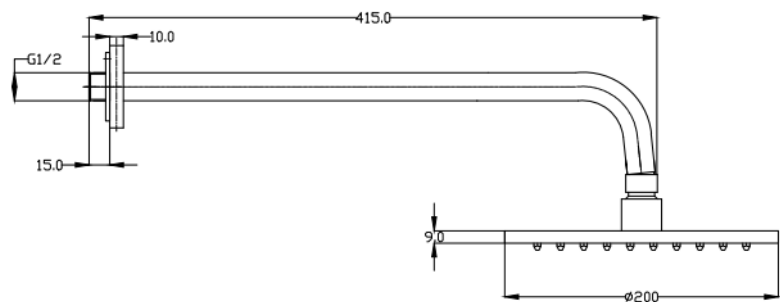

SHO083DE- Deluge Fixed Shower Head and Arm

BAR CODE: 5055681401672

COLOUR: CHROME

WEIGHT:

NET 2 kg

GROSS 2.3 kg

BOX SIZE 467X255X90