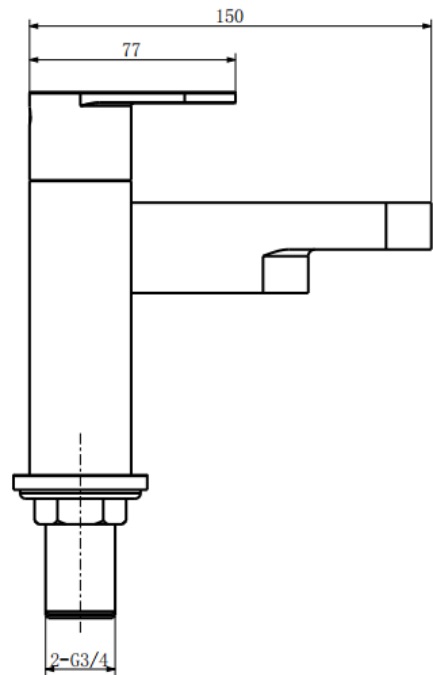

TAP042LOJ-Logik Bath Filler

BAR CODE: 5055681449766

COLOUR: CHROME

WEIGHT:

NET 2.12 kg (tap only)

GROSS 2.45 KG

STANDARDS: BS EN 200

NOTES:

3/4" BSP CONNECTIONS CERAMIC DISC TECHNOLOGY

Flow Rate:

0 . 2 bar	0 . 5 bar	1 bar	2 bar	3 bar
11 L	17.2L	24.3 L	34L	43L

BOX SIZE 250X155X209