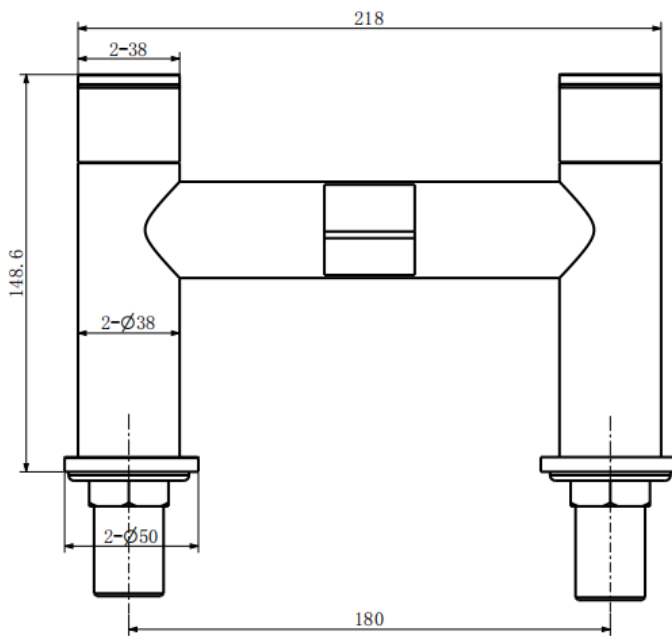

TAP042LOJ-Logik Bath Filler

BAR CODE: 5055681449766

COLOUR: CHROME

WEIGHT:

NET 2.12 kg (tap only)

GROSS 2.45 KG

STANDARDS: BS EN 200

NOTES:

3/4" BSP CONNECTIONS CERAMIC DISC TECHNOLOGY

Flow Rate:

0 . 2 bar	0 . 5 bar	1 bar	2 bar	3 bar
11 L	17.2L	24.3 L	34L	43L

BOX SIZE 250X155X209