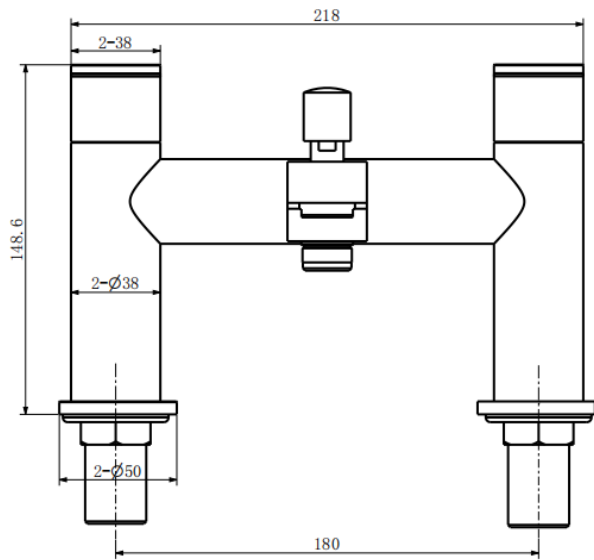

TAP041LOJ-Logik Bath Shower Mixer

BAR CODE: 5055681449759

COLOUR: CHROME

WEIGHT:

NET 2.25 kg (tap only)

GROSS 3.4 KG

STANDARDS: BS EN 200

NOTES:

**SHOWER HOSE AND HAND SET 3/4" BSP CONNECTIONS
CERAMIC DISC TECHNOLOGY WALL BRACKET**

Flow Rate:

0 . 2 bar	0 . 5 bar	1 bar	2 bar	3 bar
11.9 L	16.5 L	22 L	30L	38L

BOX SIZE 250X155X209