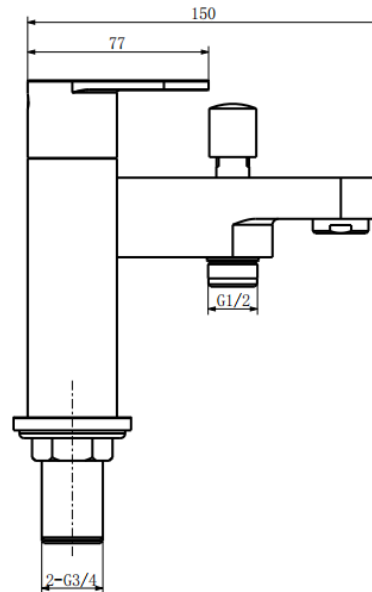

TAP041LOJ-Logik Bath Shower Mixer

BAR CODE: 5055681449759

COLOUR: CHROME

WEIGHT:

NET 2.25 kg (tap only)

GROSS 3.4 KG

STANDARDS: BS EN 200

NOTES:

**SHOWER HOSE AND HAND SET 3/4" BSP CONNECTIONS
CERAMIC DISC TECHNOLOGY WALL BRACKET**

Flow Rate:

0 . 2 bar	0 . 5 bar	1 bar	2 bar	3 bar
11.9 L	16.5 L	22 L	30L	38L

BOX SIZE 250X155X209