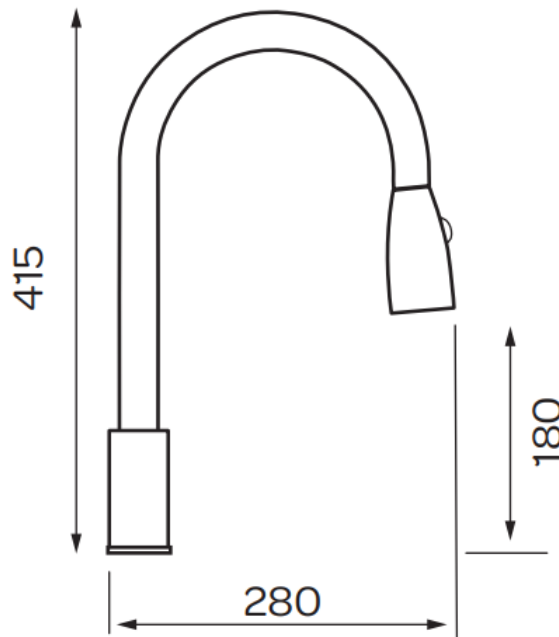

## Pull Out Kitchen Tap Brushed Finish KST004

- One of 15 contemporary kitchen taps available from the K-Vit range
- Manufactured from high quality brass material
- Suitable for deck mounted installation
- Guarantee: Lifetime (All moving parts and working components are covered for 12 months from the date of purchase)
- Waste not included

### Technical drawing

Kartell Code	0.2 Bar	0.5 Bar	1 Bar	2 Bar	3 Bar
KST003/004	2.4	3.6	4.7	6.7	8.1