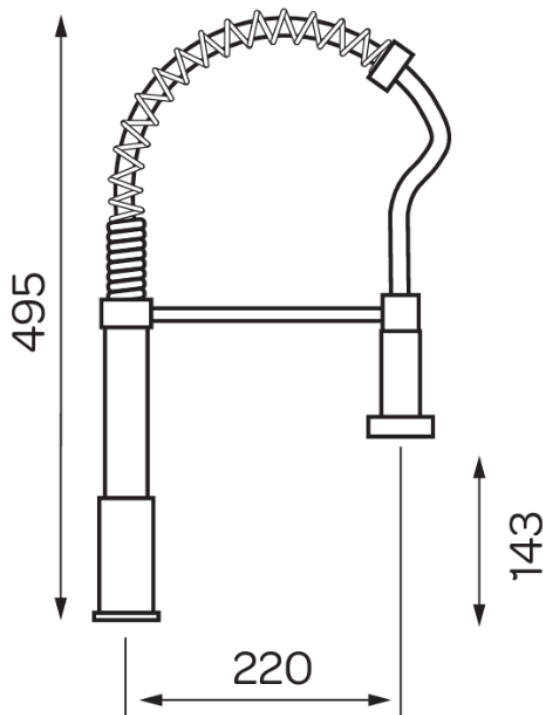

K-Vit

Chrome Pull Out Kitchen Mixer Tap KST001

- One of 15 contemporary kitchen taps available from the K-Vit range
- Manufactured from high quality brass material
- Suitable for deck mounted installation
- Guarantee : Lifetime (All moving parts and working components are covered for 12 months from the date of purchase)
- Waste not included

Technical drawing

Kartell Code	0.2 Bar	0.5 Bar	1 Bar	2 Bar	3 Bar
KST001	3.9	5.4	7.1	10.2	14.5