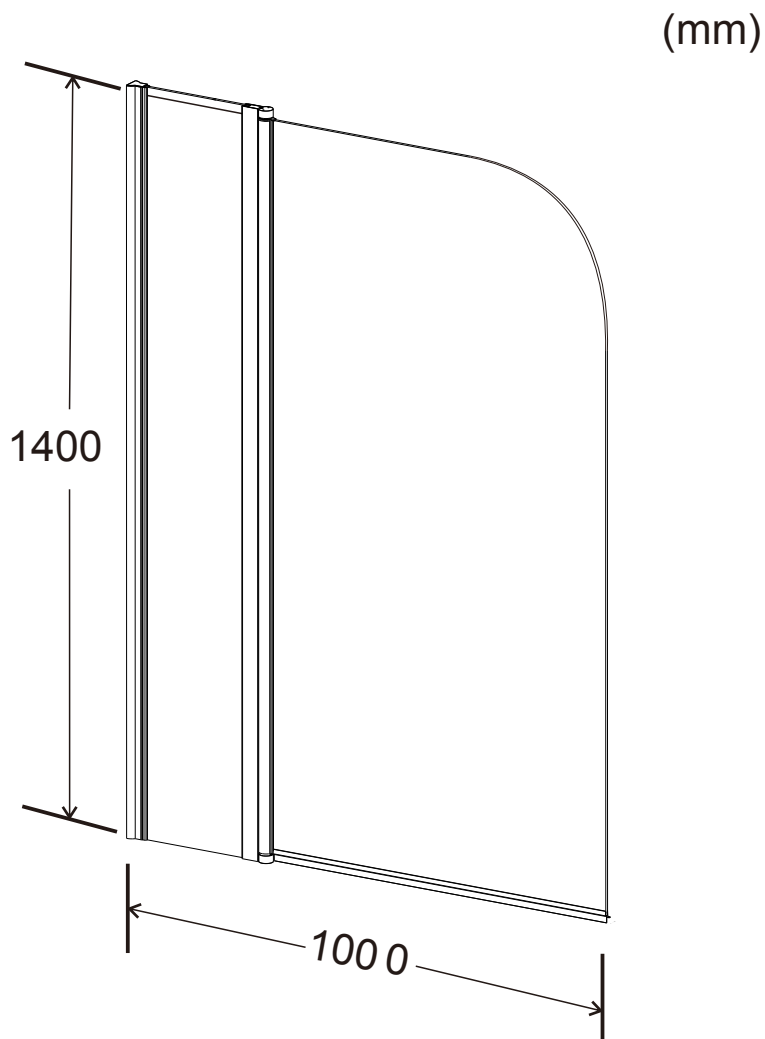

# BATH SHOWER SCREEN

### Features

Straight screen, radius edge with extension panel

**Size:** 1400x1000 mm

6mm Glass

## Technical drawing

**Adjustment: 1000-1015**