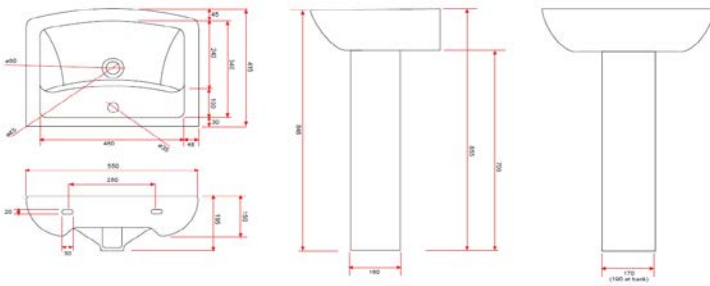

PURE 550mm 1 T.H BASIN, PED & SEMI-PED

ILLUSTRATION: PURE BASIN, PEDESTAL & SEMI-PED

CODE: 550 BASIN - POT260PU

PEDESTAL - POT453SE

SEMI PED - POT454SE

COLOUR: WHITE

WEIGHT:	BASIN	PED	SEMI-PED
NET:	15 KG	14.5 KG	7.5 KG
GROSS:	15.5 KG	15 KG	8 KG
STANDARDS:	BS EN 14688 BS EN 31 BS 3402		

NOTES:
VITREOUS CHINA
1 TAP HOLE

Pure
55cm 1 Tap Hole Basin
Floor Mounted Pedestal

SEMI - PED

BOX SIZES :- BASIN = 570 X 460 X 190 mm / PEDESTAL = 740 X 210 X 190 mm / SEMI-PED = 320 X 230 X 270