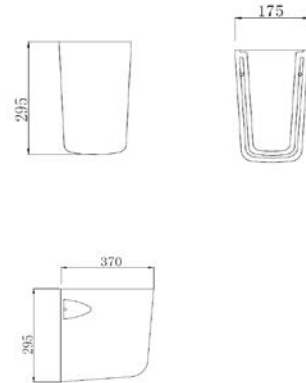

PURE 550mm 1 T.H BASIN, PED & SEMI-PED

ILLUSTRATION: PURE BASIN, PEDESTAL & SEMI-PED

CODE: 550 BASIN - POT260PU

PEDESTAL - POT453SE

SEMI PED - POT454SE

COLOUR: WHITE

WEIGHT:	BASIN	PED	SEMI-PED
NET:	15 KG	14.5 KG	7.5 KG
GROSS:	15.5 KG	15 KG	8 KG
STANDARDS:	BS EN 14688 BS EN 31 BS 3402		

NOTES:
VITREOUS CHINA
1 TAP HOLE

Pure
55cm 1 Tap Hole Basin
Floor Mounted Pedestal

SEMI - PED

BOX SIZES :- BASIN = 570 X 460 X 190 mm / PEDESTAL = 740 X 210 X 190 mm / SEMI-PED = 320 X 230 X 270