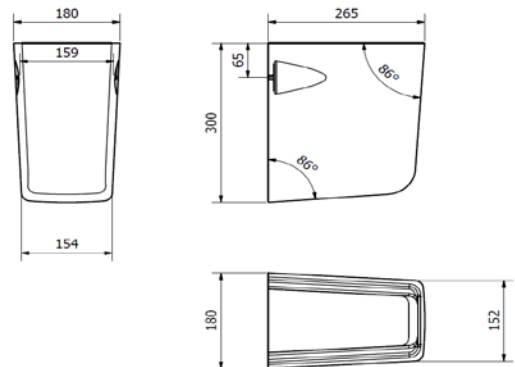

### OPTIONS 600 550mm 1 TH BASIN, PED & SEMI-PED

ILLUSTRATION: OPTIONS 600 550 1 TH BASIN & PED  
 OPTIONS 600 550 1 TH BASIN & SEMI-PED

CODE: 550 1 TH BASIN - POT085OP  
 PEDESTAL - POT453SE  
 SEMI-PED - POT454SE

COLOUR: WHITE

WEIGHT:	BASIN	PED	SEMI- PED
NET:	17.0 KG	10.0 KG	7.0 KG
GROSS:	18.0 KG	10.5 KG	8.0 KG
STANDARDS:	BS EN 14688 BS EN 31 BS 3402		

NOTES:  
 VITREOUS CHINA  
 1 TAP HOLE

**BASIN & PED**

**SEMI - PED**

BOX SIZES :- BASIN = 570 X 430 X 210 mm, PED = 200 X 180 X 740, SEMI PED = 330 X 265 X 220