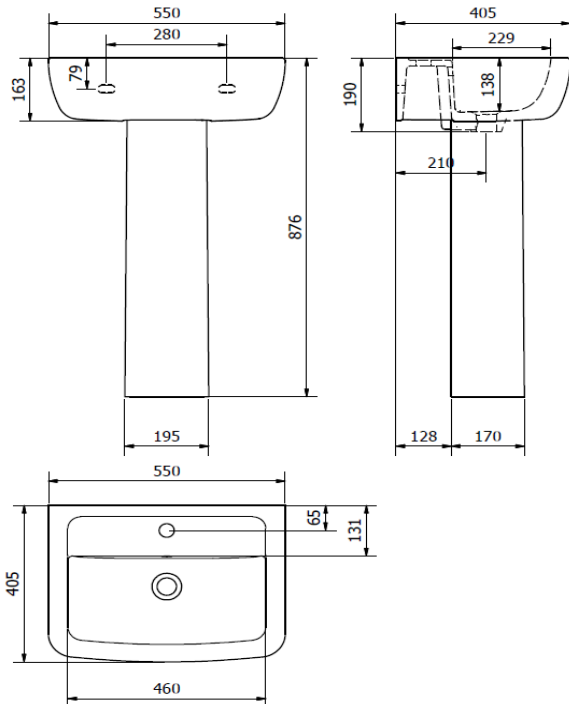

### OPTIONS 600 550mm 1 TH BASIN, PED & SEMI-PED

ILLUSTRATION: OPTIONS 600 550 1 TH BASIN & PED  
 OPTIONS 600 550 1 TH BASIN & SEMI-PED

CODE: 550 1 TH BASIN - POT085OP  
 PEDESTAL - POT453SE  
 SEMI-PED - POT454SE

COLOUR: WHITE

WEIGHT:	BASIN	PED	SEMI- PED
NET:	17.0 KG	10.0 KG	7.0 KG
GROSS:	18.0 KG	10.5 KG	8.0 KG
STANDARDS:	BS EN 14688 BS EN 31 BS 3402		

NOTES:  
 VITREOUS CHINA  
 1 TAP HOLE

**BASIN & PED**

**SEMI - PED**

BOX SIZES :- BASIN = 570 X 430 X 210 mm, PED = 200 X 180 X 740, SEMI PED = 330 X 265 X 220