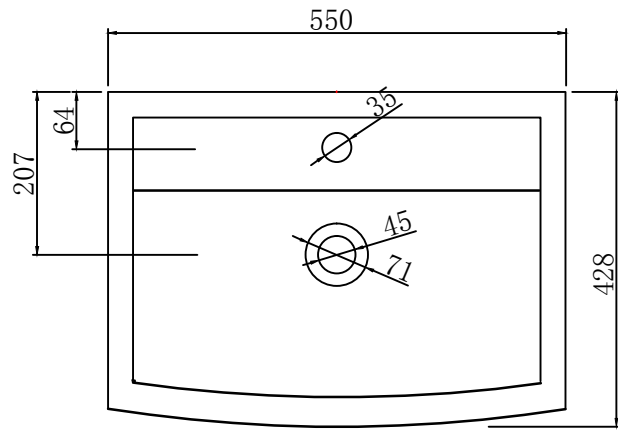

Trim 55cm Furniture Basin

Model NO.	6607	Mark	
Drawer	Cao liwei	Scale	1:1
Checker	Li Wenyou	Date	