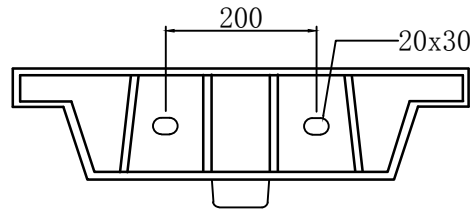

Trim 55cm Furniture Basin

Model NO.	6607	Mark	
Drawer	Cao liwei	Scale	1:1
Checker	Li Wenyou	Date	