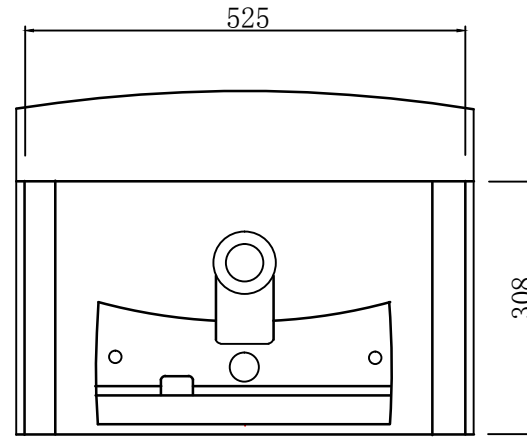

Trim 55cm Furniture Basin

Model NO.	6607	Mark	
Drawer	Cao liwei	Scale	1:1
Checker	Li Wenyou	Date	