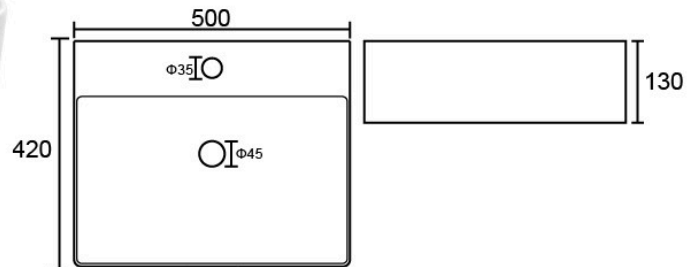

CTB-ESS500

Essential 500mm Counter top Basin

- | Sleek modern design
- | Square slim line basin

www.kartelluk.com

5055681439927