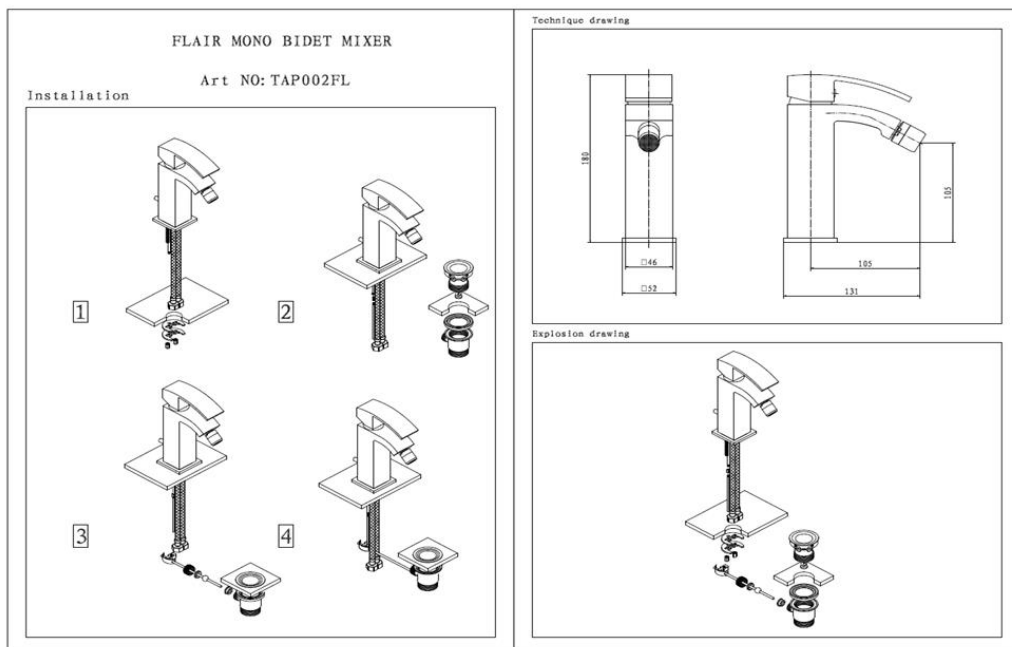

Flair

Mono Bidet Mixer TAP002FL

Supplied with click waste

½" BSP flexi hoses

Suitable for low water pressure systems

Brass construction with chrome plated finish

Ceramic disc cartridge and quarter turn operation for ease of use.

Technical drawing

Flow Rate: M.P

0.2bar	0.5bar	1bar	2bar	3bar
1.77L/min	2.71L/min	6.27L/min	9.31L/min	12.17L/min

BOX SIZE 220 x 150 x 90 mm