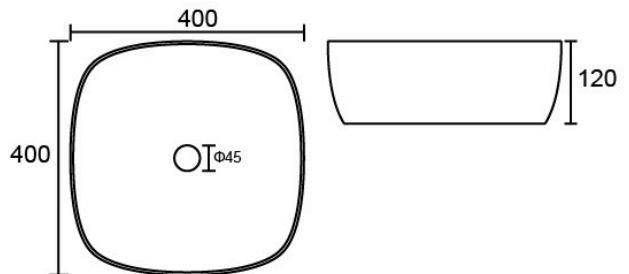

## CTB-ISL400

Island 400mm Counter top Basin

- | Sleek modern design
- | Oval slim line basin

[www.kartelluk.com](http://www.kartelluk.com)

5055681439941