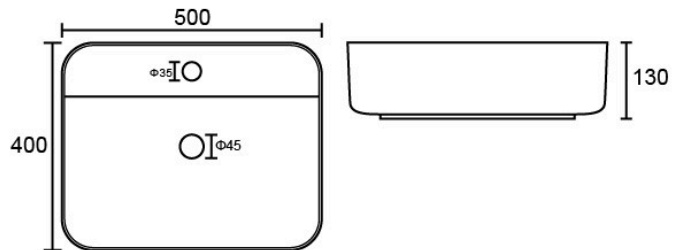

# CTB-KAR500

Karlo 500mm Counter top Basin

- | Sleek modern design
- | Square slim line basin

[www.kartelluk.com](http://www.kartelluk.com)

5055681440008