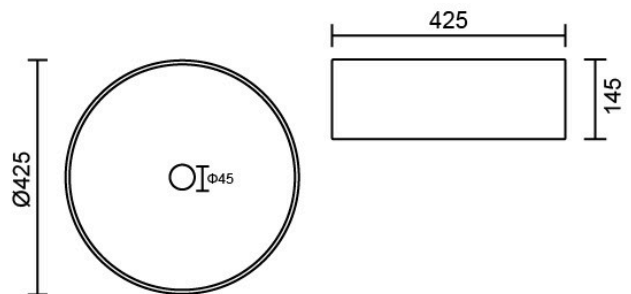

K•VIT

CTB-LOI425

Lois Round 425mm Counter top Basin

- | Sleek modern design
- | Round slim line basin

www.kartelluk.com

5055681439972