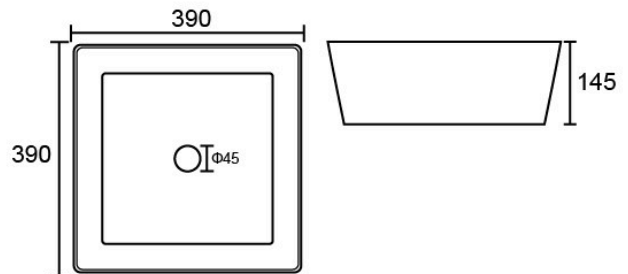

CTB-LOI390

Lois Square 390mm Counter top Basin

- | Sleek modern design
- | Square slim line basin

www.kartelluk.com

5055681439989