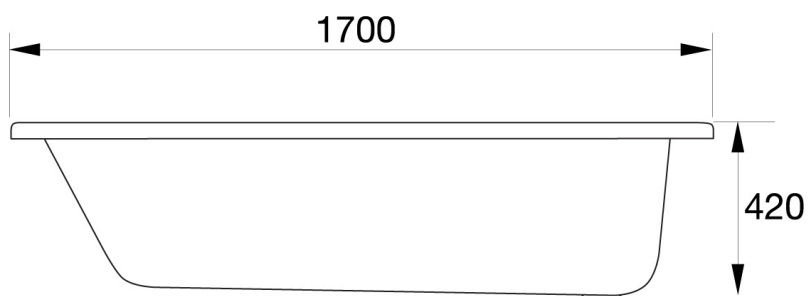

P-Shaped Shower Bath 1700x850 - Right Hand

BAT1610B

Fully reinforced with fibreglass
with encapsulated baseboard

Bath supplied undrilled for taps

Technical drawing

Height does not include legs and panel