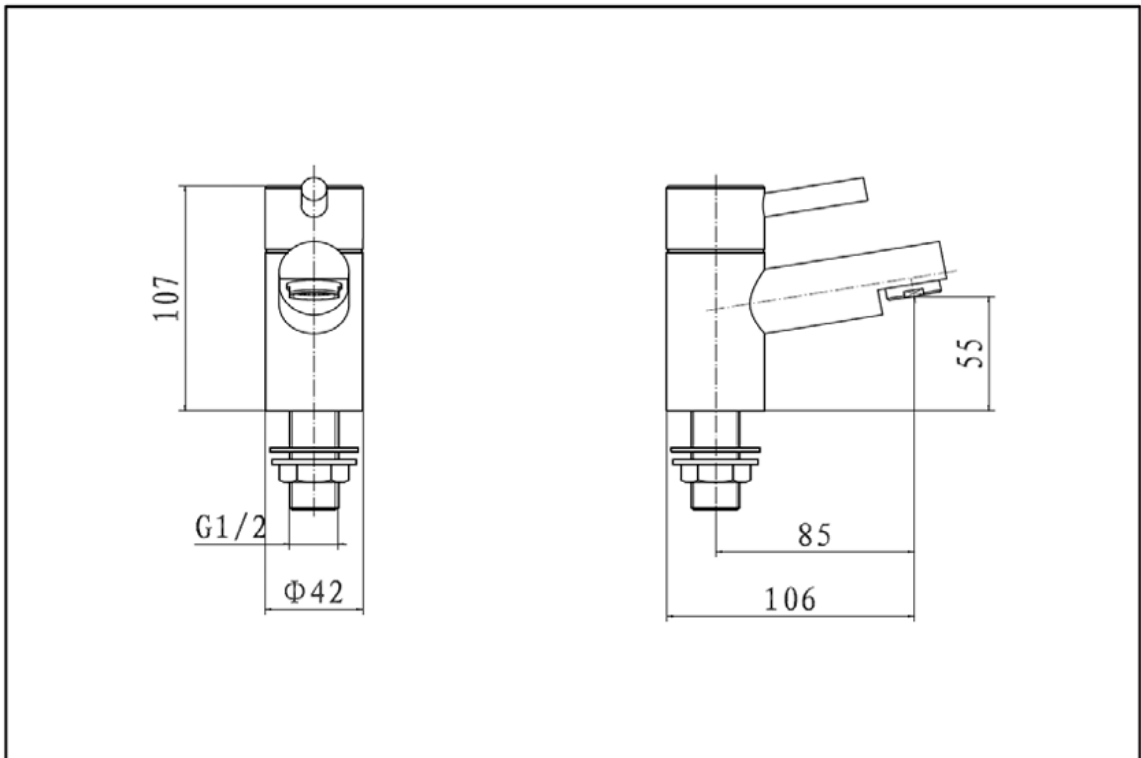

Plan

Pair Basin Pillar Taps TAP015PL

Supplied with click waste

½" BSP flexi hoses

Suitable for low water pressure systems

Brass construction with chrome plated finish

Ceramic disc cartridge and quarter turn operation for ease of use.

Technical drawing

Flow Rate: M.P

0.2bar	0.5bar	1bar	2bar	3bar
1.77L/min	2.71L/min	6.27L/min	9.31L/min	12.17L/min

BOX SIZE 220 x 150 x 90 mm