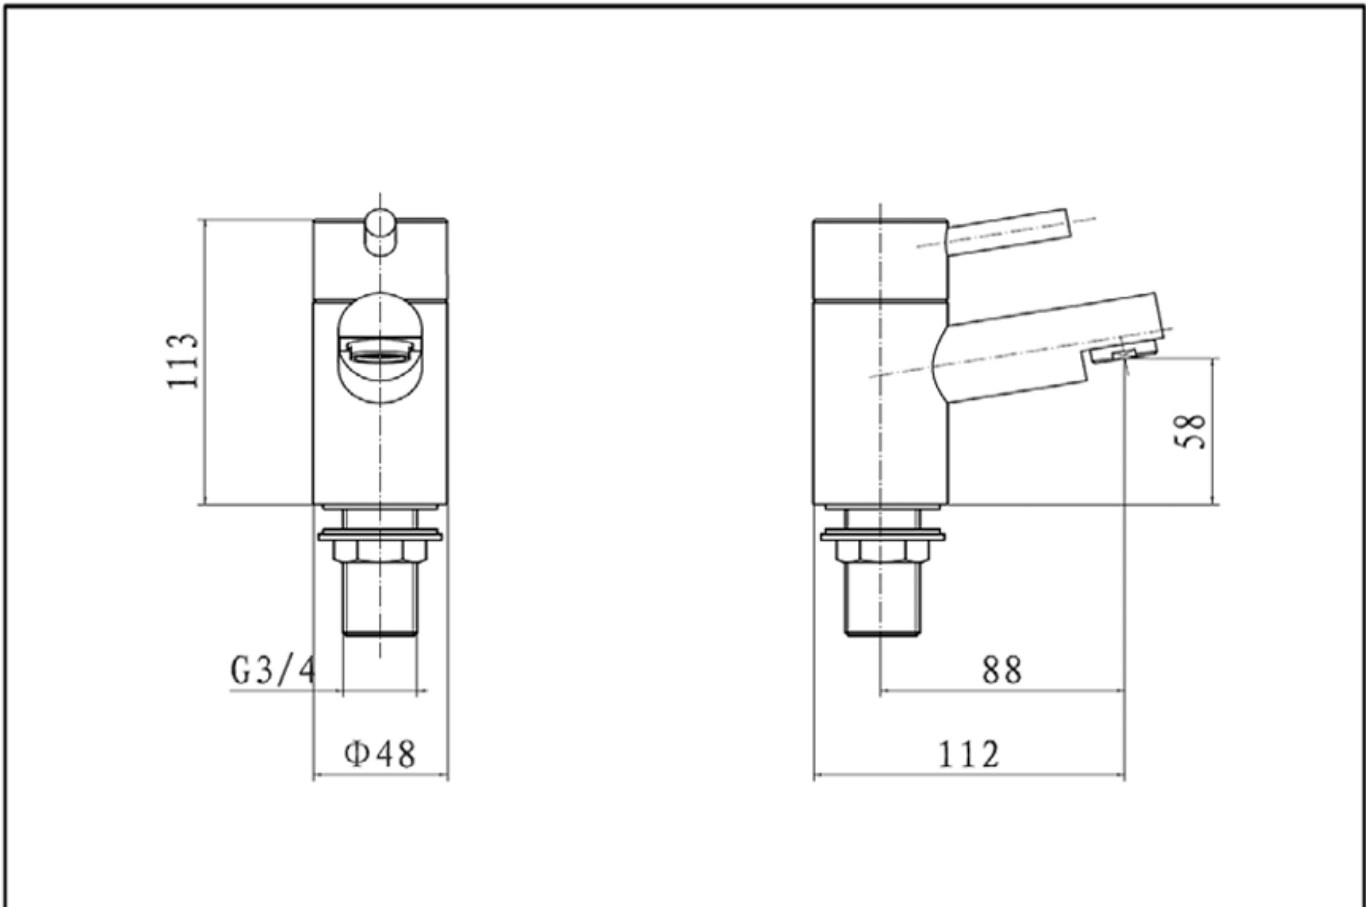

## Bath Shower Mixer TAP016PL

Supplied with Click Waste

½" BSP flexi hoses

Suitable for low water pressure systems

Brass construction with chrome plated finish

Technical drawing

Flow Rate: M.P

0.2bar	0.5bar	1bar	2bar	3bar
1.77L/min	2.71L/min	6.27L/min	9.31L/min	12.17L/min

BOX SIZE 220 x 150 x 90 mm