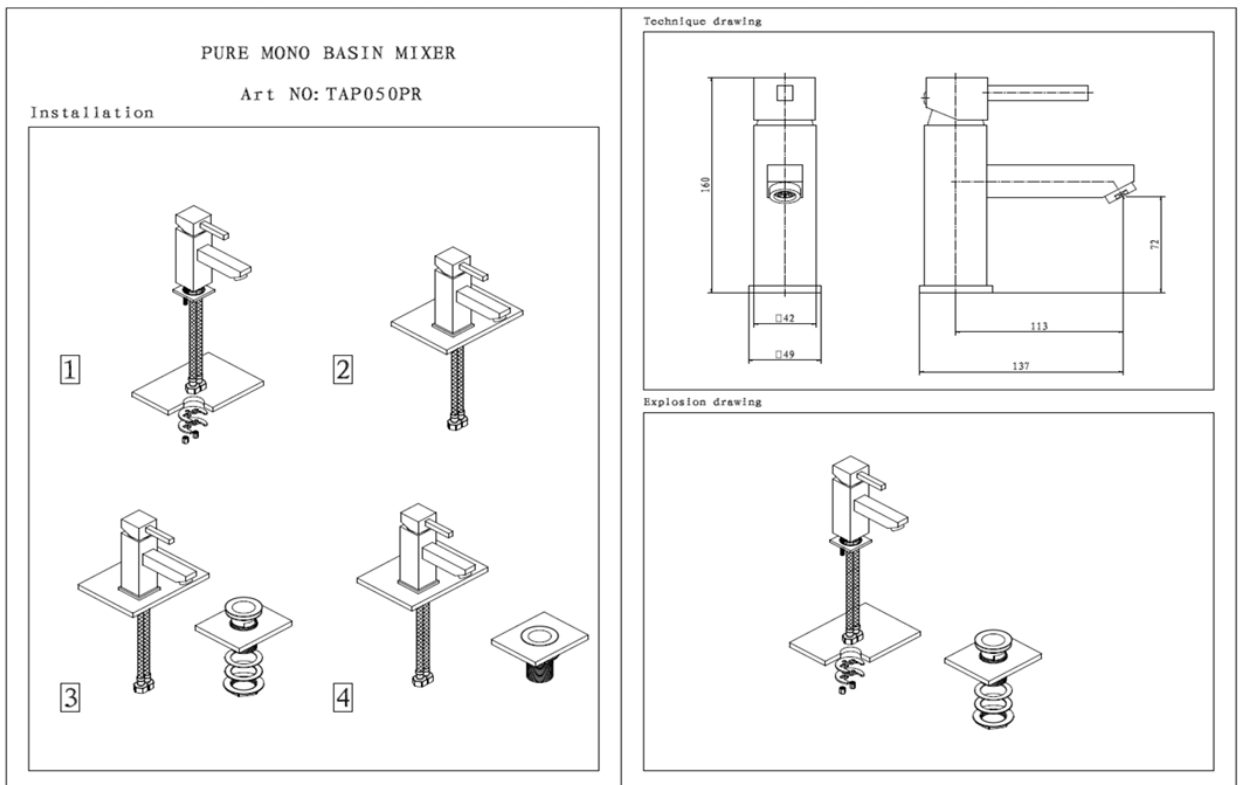

### TAP050PR

Supplied with click waste

½" BSP flexi hoses

Suitable for low water pressure systems

Brass construction with chrome plated finish

Ceramic disc cartridge and quarter turn operation for ease of use.

**Technical drawing**

**Flow Rate: M.P**

0.2bar	0.5bar	1bar	2bar	3bar
1.77L/min	2.71L/min	6.27L/min	9.31L/min	12.17L/min

**BOX SIZE 220 x 150 x 90 mm**