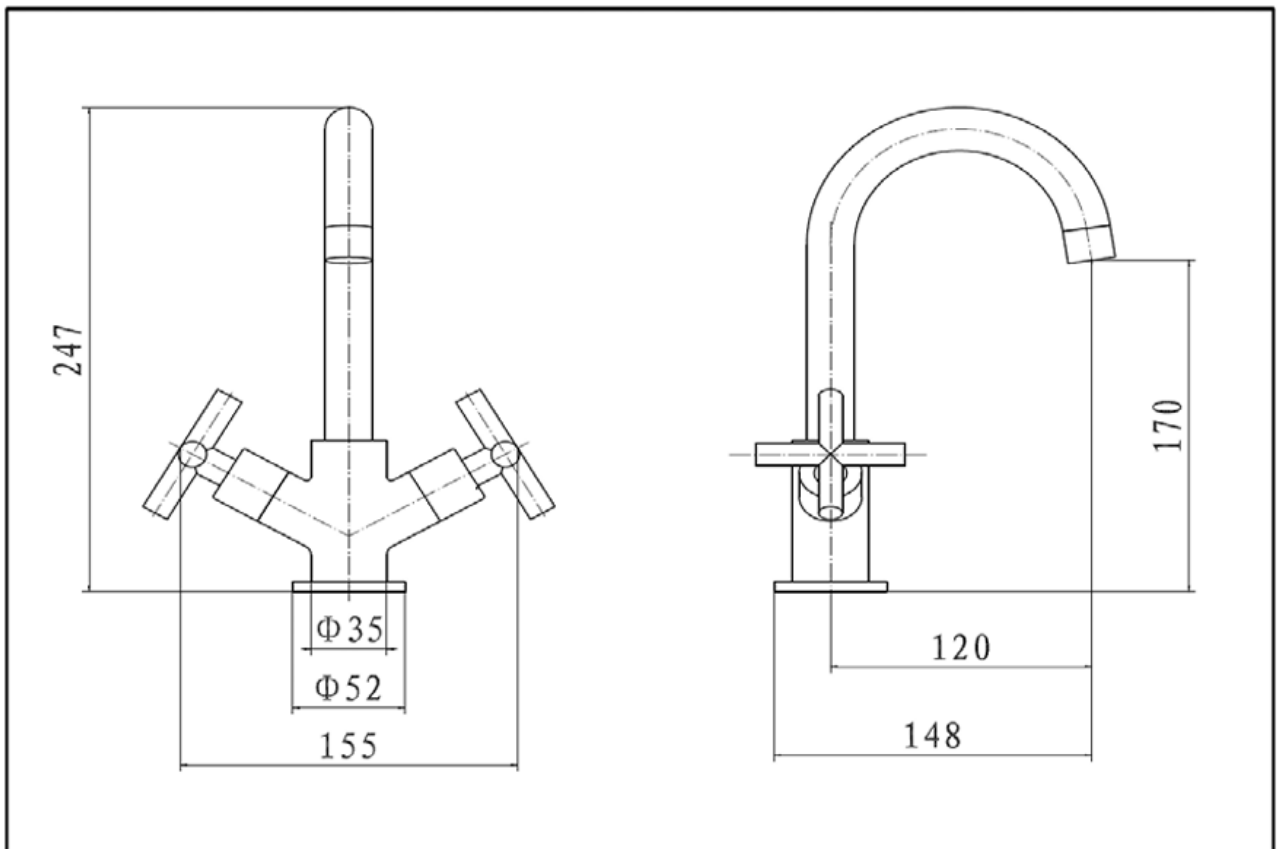

Times

Mono Basin Mixer TAP080TI

Waste sold separately

½" BSP flexi hoses

Suitable for low water pressure systems

Brass construction with chrome plated finish

Ceramic disc cartridge and quarter turn operation for ease of use.

Technical drawing

Flow Rate: L.P

0.2bar	0.5bar	1bar	2bar	3bar
6.9 L/min	10.5 L/min	14.7 L/min	20.7 L/min	25.5 L/min

BOX SIZE 270 x 220 x 75 mm