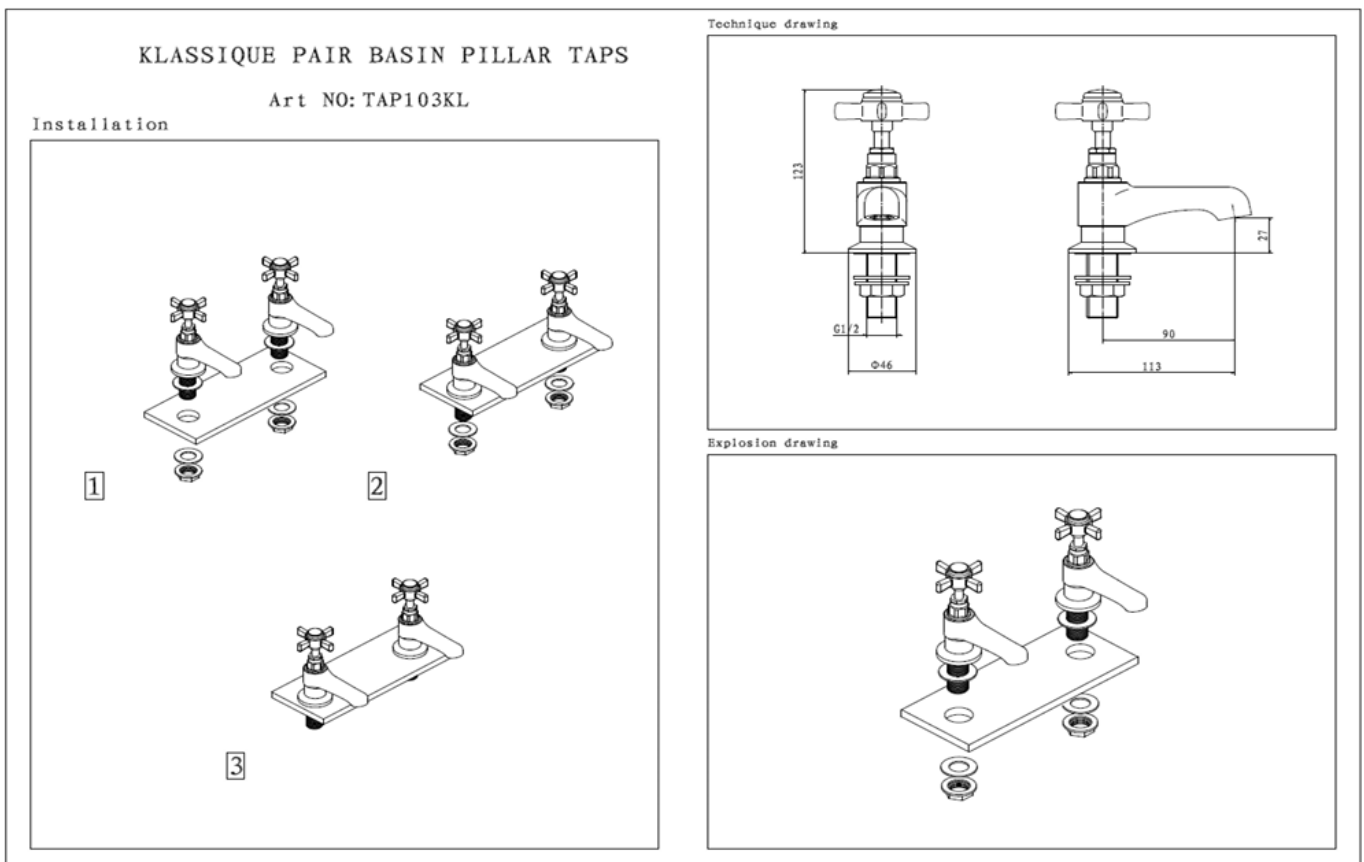

## Klassique Pair Basin Pillar Taps TAP103KL

Waste sold separately

1/2" BSP flexi hoses

Suitable for low water pressure systems

Brass construction with chrome plated finish

### Technical drawing

Flow Rate: L.P

0.2bar	0.5bar	1bar	2bar	3bar
8.2L/min	12.2L/min	17.2L/min	24.5L/min	29.7L/min

**BOX SIZE 220 x 150 x 90 mm**