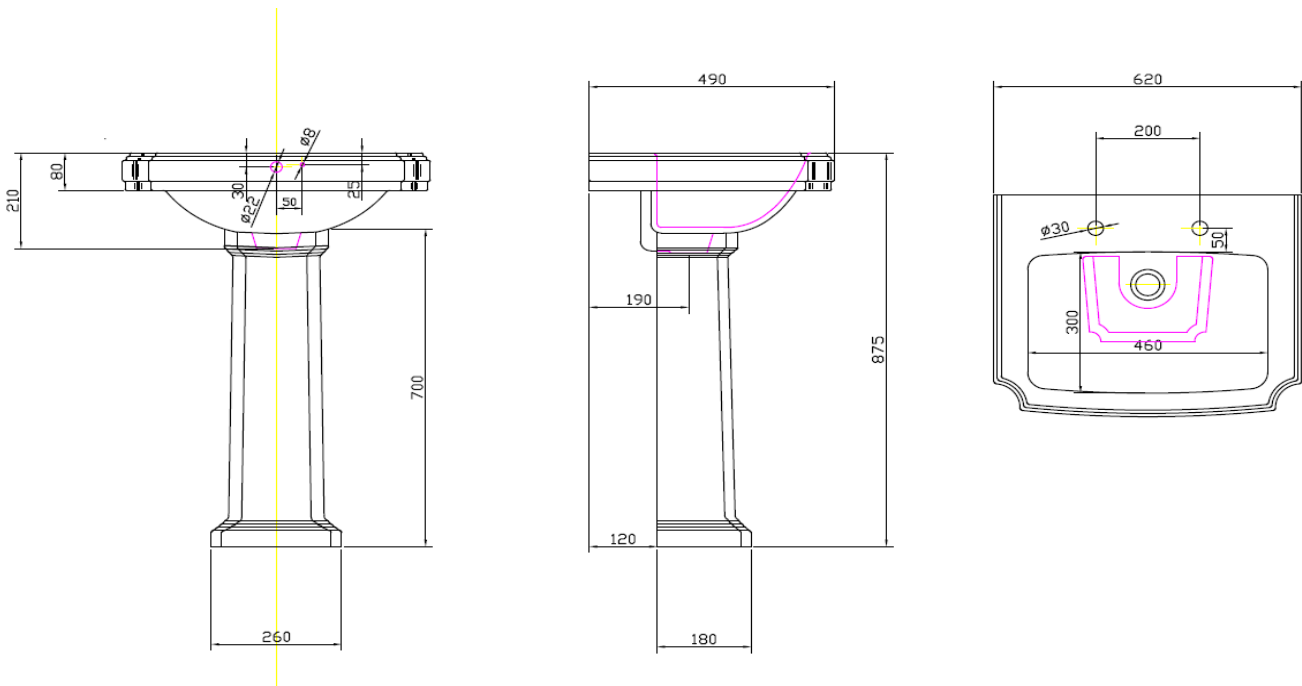

**ASTLEY 600mm 2 T.H BASIN AND PED**

ILLUSTRATION: ASTLEY BASIN AND PEDESTAL

CODE: 600 BASIN - POT036AS  
PEDESTAL - POT037AS

COLOUR: WHITE

WEIGHT:	BASIN	PED
NET:	19 KG	11.5 KG
GROSS:	20 KG	12 KG
STANDARDS:	BS EN 14688 BS EN 31 BS 3402	

NOTES:  
VITREOUS CHINA  
2 TAP HOLE

BOX SIZES :- BASIN = 630 X 500 X 240 mm / PEDESTAL = 720 X 280 X 200 mm