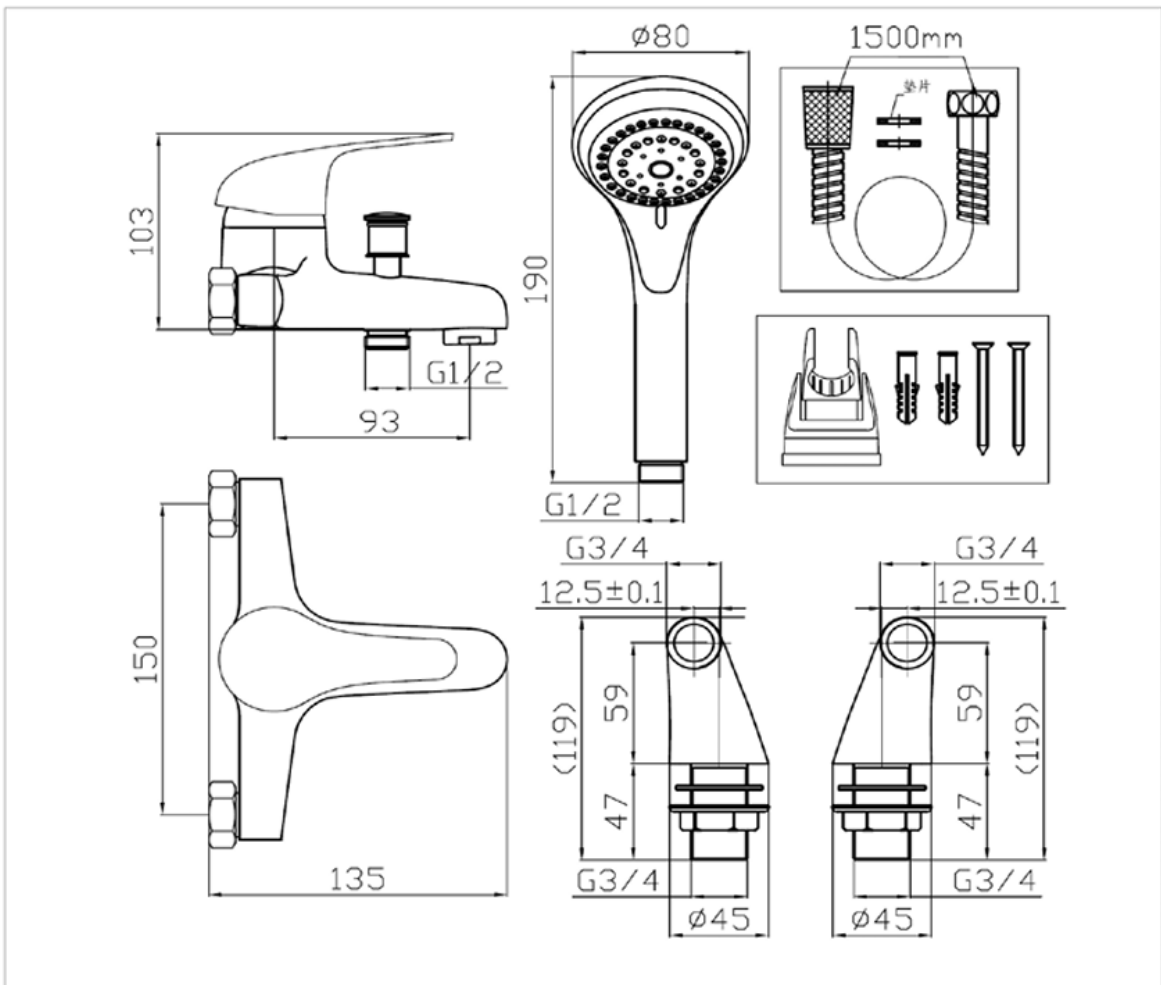

G4K

Bath Shower Mixer

TAP112G4K

Supplied with click waste

3/4" BSP connections

Suitable for low water pressure systems

Brass construction with chrome plated finish

Technical drawing

Flow Rates

ITEM	0.2 bar	0.5 bar	1 bar	2 bar	3 bar
BATH OUTLET	3.7	6.06	8.58	12.01	14.68
HANDSET	2.17	3.15	4.37	6.16	7.63

BOX SIZE 220 x 170 x 160 mm