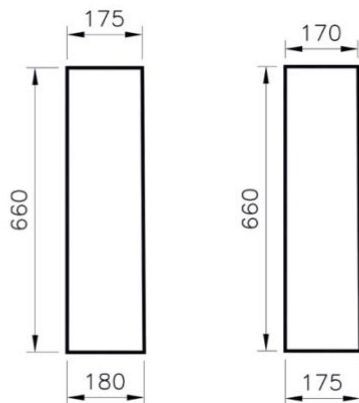

**Style – Full Pedestal**

**ILLUSTRATION: Style – 550mm 1th Basin & Full Pedestal**

**BAR CODE: POT987ST**

**Material: Ceramic**

**Colour: White**

**Technical Drawing**

\*we reserve the right to make technical modifications and alter colours without prior notice