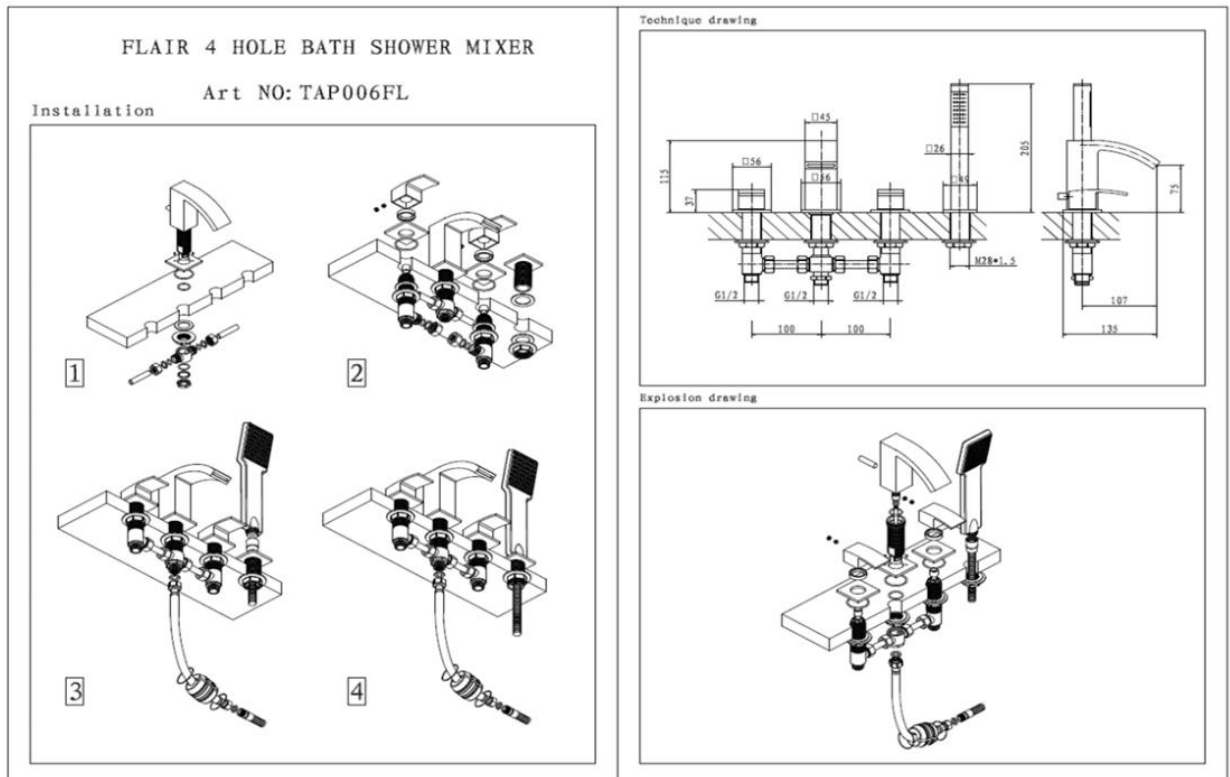

Flair

Flair 4 Hole Bath Shower Mixer TAP006FL

Supplied with Click Waste

Suitable for low water pressure systems

Ceramic disc cartridge and quarter turn operation for ease of use

3/4" BSP connections

Technical drawing

Flow Rate: H.P

0.2bar	0.5bar	1bar	2bar	3bar
3.8L/min	6.2L/min	8.8L/min	12.5L/min	15.4L/min

BOX SIZE 320x 230 x 85 mm