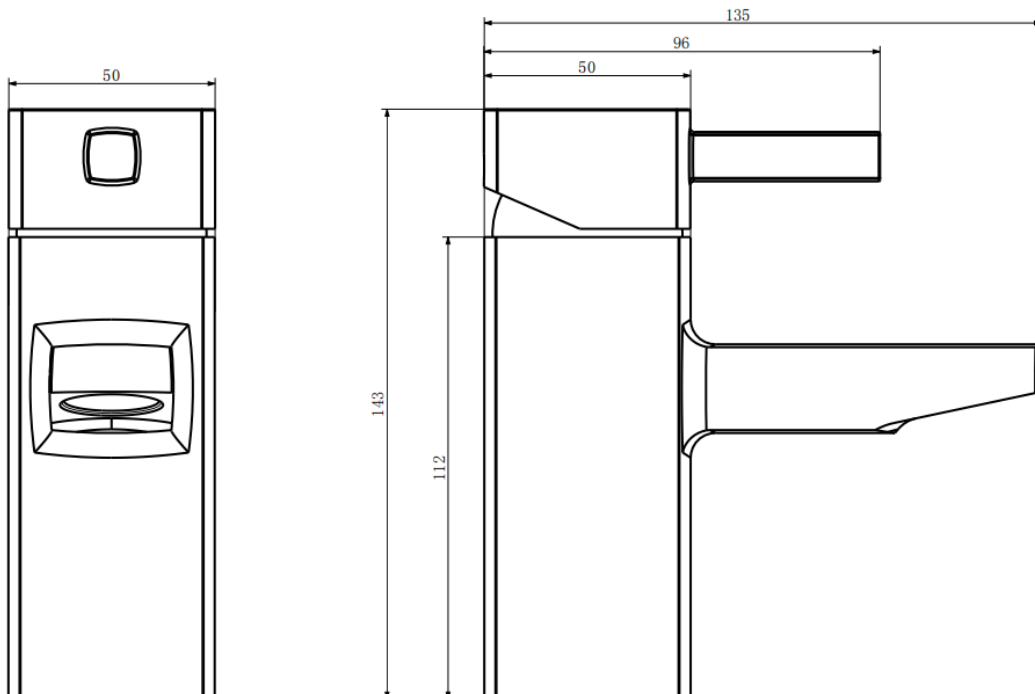

**TAP120MOJ- MODE MONO BASIN MIXER WITH CLICK WASTE****BAR CODE: 5055681449803****COLOUR: CHROME****WEIGHT:****NET 0.95 kg (tap only)****GROSS 1.5 kg****STANDARDS: BS EN 200****NOTES: SUPPLIED WITH CLICK WASTE  
1/2" BSP FLEXI HOSES  
CERAMIC DISC CARTRIDGE TECHNOLOGY****Flow Rate:**

0.2bar	0.5bar	1bar	2bar	3bar
5.6L/min	8.9L/min	12.7L/min	17.9L/min	21.9L/min

**BOX SIZE 220 x 146 x 90 mm**