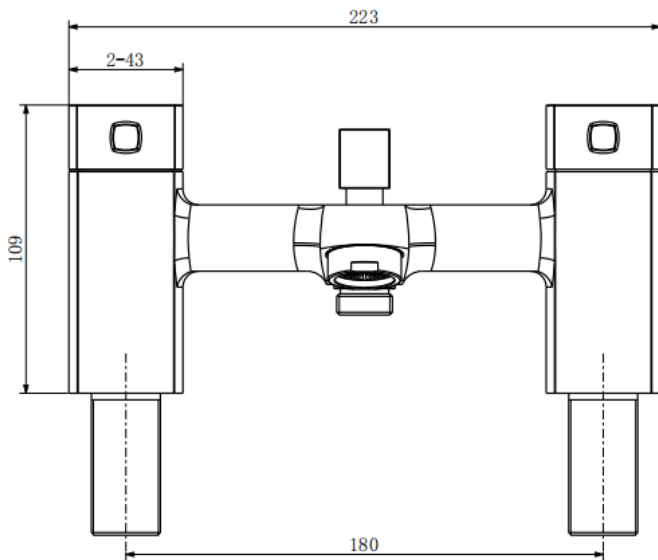

TAP122MOJ- MODE BATH SHOWER MIXER

BAR CODE: 5055681449810

COLOUR: CHROME

WEIGHT:

NET 2.00 kg (tap only)

GROSS 2.62 KG

STANDARDS: BS EN 200

NOTES: SHOWER HOSE AND HAND SET
 3/4" BSP CONNECTIONS
 CERAMIC DISC TECHNOLOGY
 WALL BRACKET

Flow Rate: L.P

0.2bar	0.5bar	1bar	2bar	3bar
10.3L/min	16.5L/min	23.5L/min	34.5L/min	41.7L/min

BOX SIZE 250 x 155 x 173 mm