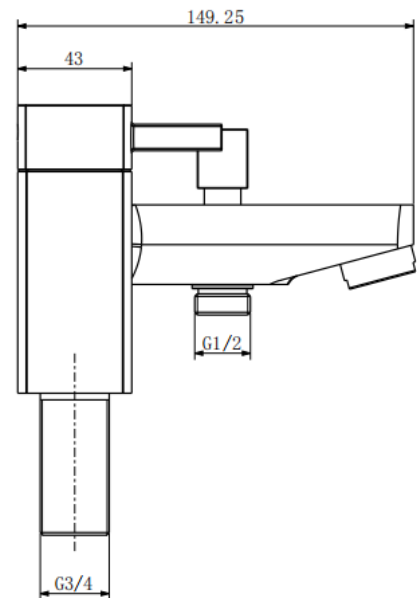

TAP122MOJ- MODE BATH SHOWER MIXER

BAR CODE: 5055681449810

COLOUR: CHROME

WEIGHT:

NET 2.00 kg (tap only)

GROSS 2.62 KG

STANDARDS: BS EN 200

NOTES: SHOWER HOSE AND HAND SET
 3/4" BSP CONNECTIONS
 CERAMIC DISC TECHNOLOGY
 WALL BRACKET

Flow Rate: L.P

0.2bar	0.5bar	1bar	2bar	3bar
10.3L/min	16.5L/min	23.5L/min	34.5L/min	41.7L/min

BOX SIZE 250 x 155 x 173 mm