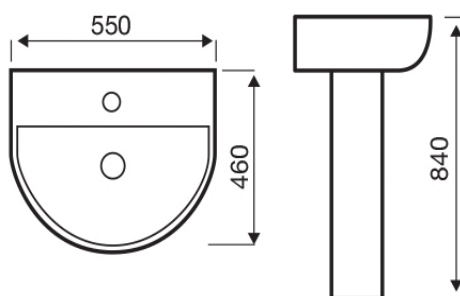

## 550mm 1TH Basin - POT542KA

**Colour:** White

**Material:** Ceramic

### Technical drawing

550mm Basin