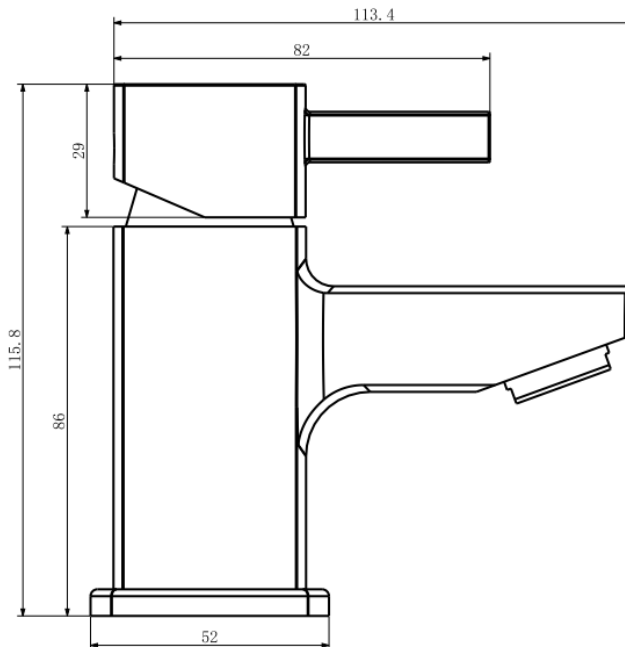

TAP125MOJ- MODE MINI MONO BASIN MIXER WITH CLICK WASTE

BAR CODE: 5055681449834

COLOUR: CHROME

WEIGHT:

NET 0.77 kg (tap only)

GROSS 1.3 kg

STANDARDS: BS EN 200

**NOTES: SUPPLIED WITH CLICK WASTE
1/2" BSP FLEXI HOSES
CERAMIC DISC CARTRIDGE TECHNOLOGY**

Flow Rate: L.P

0.2bar	0.5bar	1bar	2bar	3bar
7.4L/min	9.2L/min	11.7L/min	15.5L/min	18.4L/min

BOX SIZE 180 x 150 x 70 mm