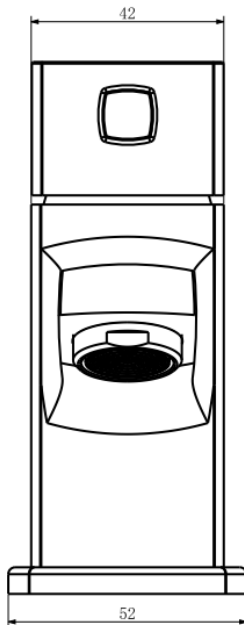

TAP125MOJ- MODE MINI MONO BASIN MIXER WITH CLICK WASTE

BAR CODE: 5055681449834

COLOUR: CHROME

WEIGHT:

NET 0.77 kg (tap only)

GROSS 1.3 kg

STANDARDS: BS EN 200

**NOTES: SUPPLIED WITH CLICK WASTE
1/2" BSP FLEXI HOSES
CERAMIC DISC CARTRIDGE TECHNOLOGY**

Flow Rate: L.P

0.2bar	0.5bar	1bar	2bar	3bar
7.4L/min	9.2L/min	11.7L/min	15.5L/min	18.4L/min

BOX SIZE 180 x 150 x 70 mm