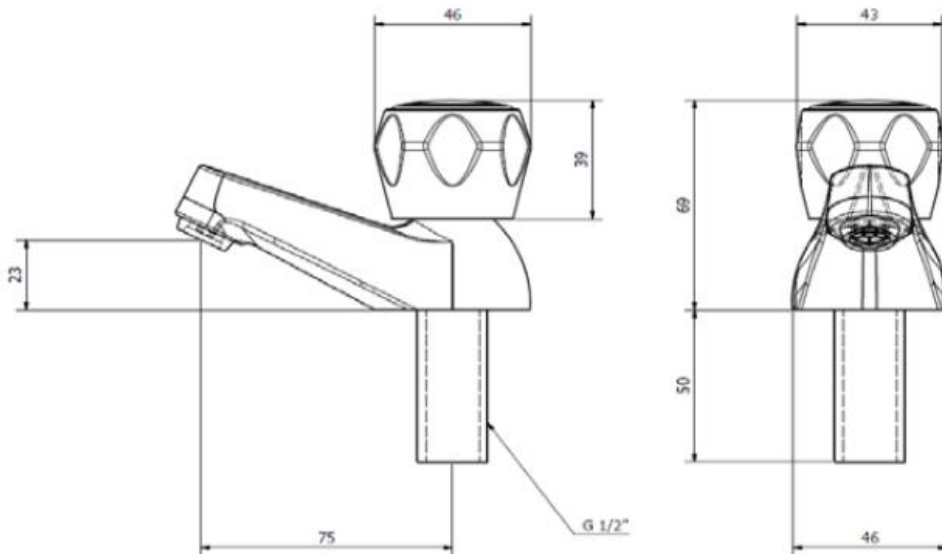

Alpha

1/2" Basin Taps (Pair)

TAP160AL

Waste sold separately

Suitable for low water pressure systems

Ceramic disc cartridge and quarter turn operation for ease of use

1/2" BSP flexi hoses

Technical drawing

Flow Rate: L.P

0.2bar	0.5bar	1bar	2bar	3bar
5.5L/min	8.4L/min	12.7L/min	16.8L/min	20.8L/min

BOX SIZE 220 x 150 x 60 mm