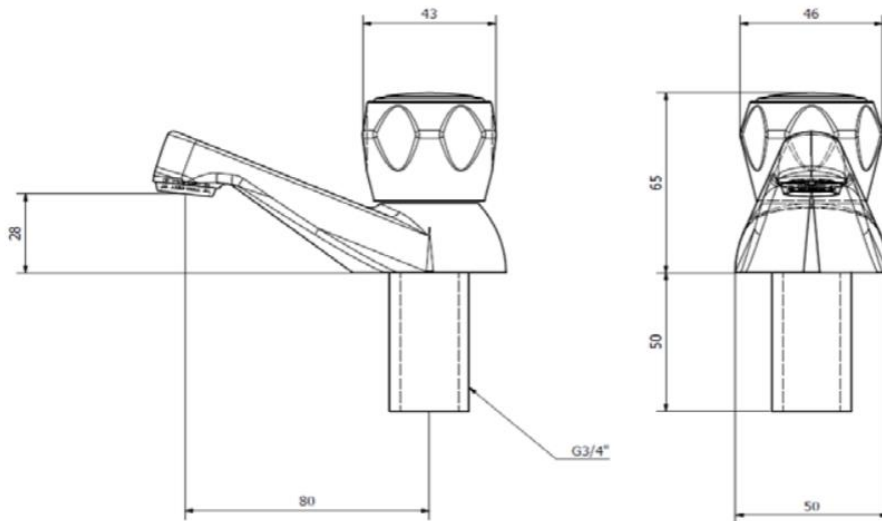

Alpha

3/4" Bath Taps (Pair)

TAP161AL

Waste sold separately

Suitable for low water pressure systems

Ceramic disc cartridge and quarter turn operation for ease of use

3/4" BSP connections

Technical drawing

Flow Rate: M.P

0.2bar	0.5bar	1bar	2bar	3bar
5.5L/min	8.4L/min	12.7L/min	16.8L/min	20.8L/min

BOX SIZE 220 x 150 x 60 mm