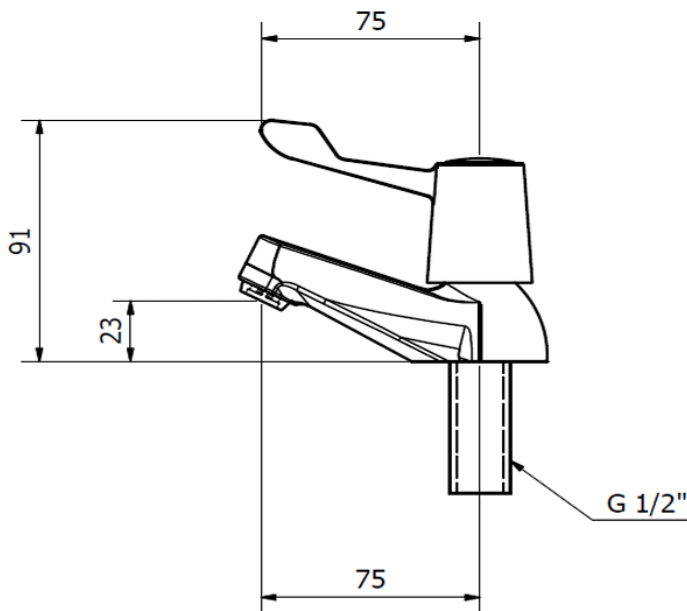

Leva

1/2" Basin Taps (Pair)

TAP170LE

Waste sold separately

Suitable for low water pressure systems

Ceramic disc cartridge and quarter turn operation for ease of use

1/2" BSP flexi hoses

Technical drawing

Flow Rate: L.P

0.2bar	0.5bar	1bar	2bar	3bar
5.5L/min	8.4L/min	12.7L/min	16.8L/min	20.8L/min

BOX SIZE 220 x 150 x 60 mm