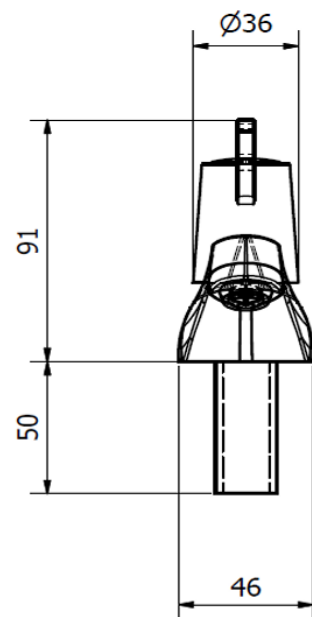

Leva

1/2" Basin Taps (Pair)

TAP170LE

Waste sold separately

Suitable for low water pressure systems

Ceramic disc cartridge and quarter turn operation for ease of use

1/2" BSP flexi hoses

Technical drawing

Flow Rate: L.P

0.2bar	0.5bar	1bar	2bar	3bar
5.5L/min	8.4L/min	12.7L/min	16.8L/min	20.8L/min

BOX SIZE 220 x 150 x 60 mm