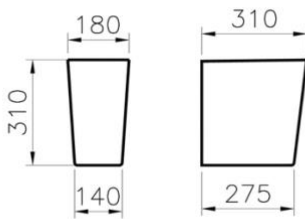

Style – Semi pedestal for 550mm basin

ILLUSTRATION: Basin & Semi pedestal for 550mm

BAR CODE: POT989ST

Material: Ceramic

Colour: White

Technical Drawing

*we reserve the right to make technical modifications and alter colours without prior notice