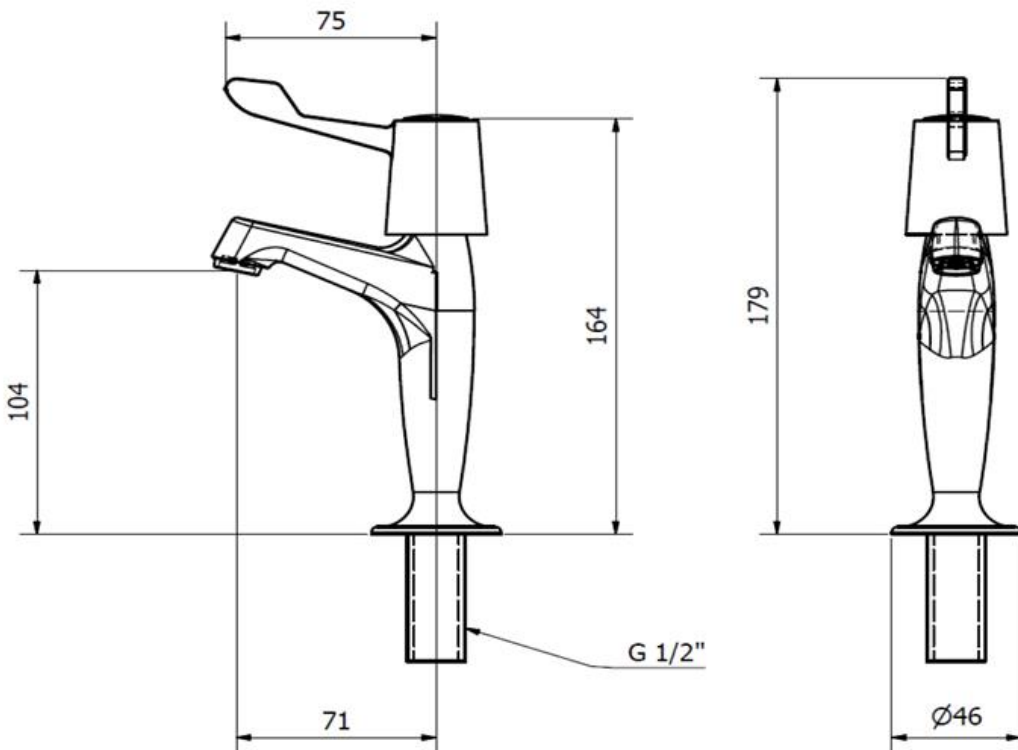

## 1/2" H.N Sink Taps (Pair)

### TAP172LE

Waste sold separately

Suitable for low water pressure systems

Ceramic disc cartridge

Quarter turn operation for ease of use

1/2" BSP flexi hoses

### Technical drawing

**Flow Rate: L.P**

0.2bar	0.5bar	1bar	2bar	3bar
5.5L/min	8.4L/min	12.7L/min	16.8L/min	20.8L/min

**BOX SIZE 260 x 170 x 50 mm**