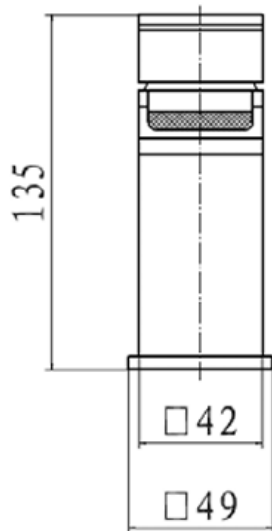

Phase

Mono Basin Mixer TAP035PH

Supplied with Click Waste

½" BSP flexi hoses

Suitable for low water pressure systems

Ceramic disc cartridge and quarter turn operation for ease of use.

Technical drawing

Flow Rate: L.P

0.2bar	0.5bar	1bar	2bar	3bar
2.3L/min	3.6L/min	4.6L/min	6.8L/min	8.4L/min

BOX SIZE 220 x 150 x 90 mm