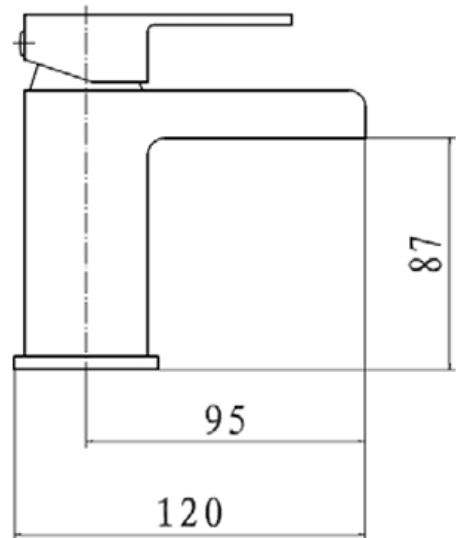

Phase

Mono Basin Mixer TAP035PH

Supplied with Click Waste

½" BSP flexi hoses

Suitable for low water pressure systems

Ceramic disc cartridge and quarter turn operation for ease of use.

Technical drawing

Flow Rate: L.P

0.2bar	0.5bar	1bar	2bar	3bar
2.3L/min	3.6L/min	4.6L/min	6.8L/min	8.4L/min

BOX SIZE 220 x 150 x 90 mm