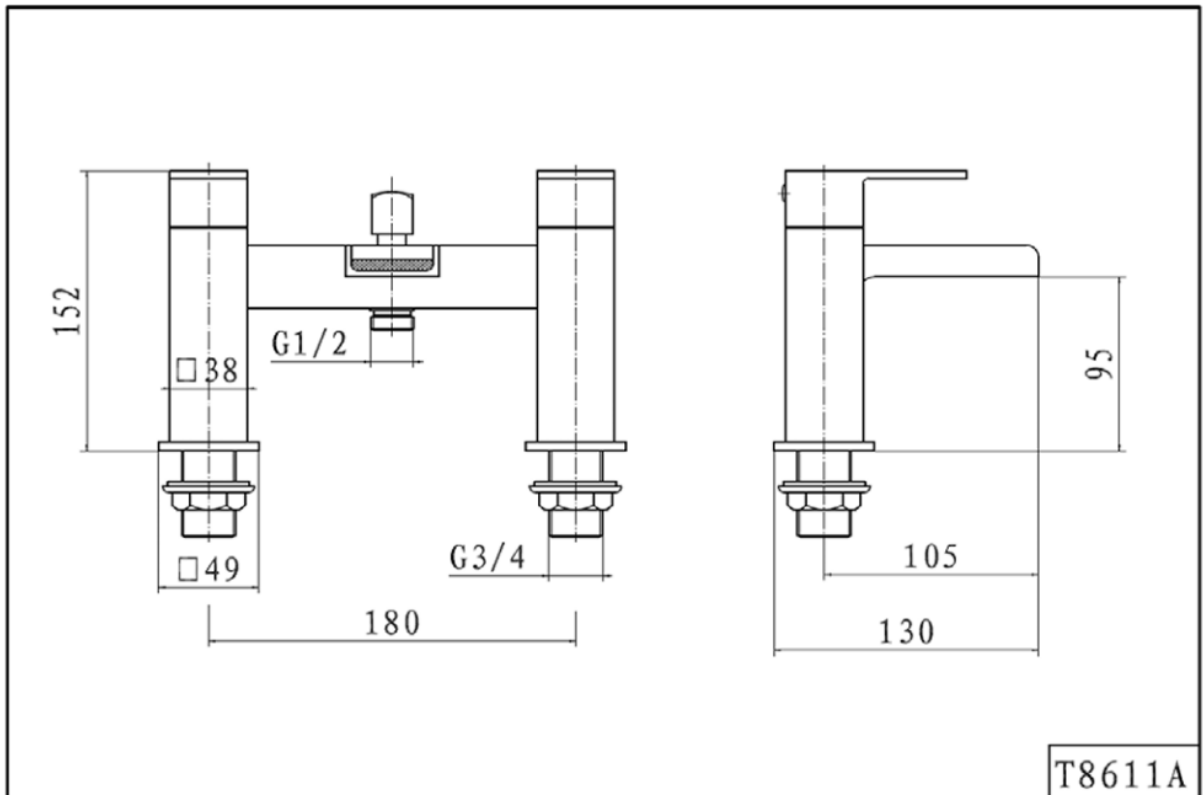

Phase

Bath Shower Mixer TAP037PH

Supplied with Click Waste

3/4" BSP connections

Suitable for low water pressure systems

Ceramic disc cartridge

Quarter turn operation for ease of use.

Technical drawing

Flow Rate: M.P

0.2bar	0.5bar	1bar	2bar	3bar
9.3L/min	14.5L/min	20.8L/min	29.5L/min	38.1L/min

BOX SIZE 250 x 210 x 160 mm