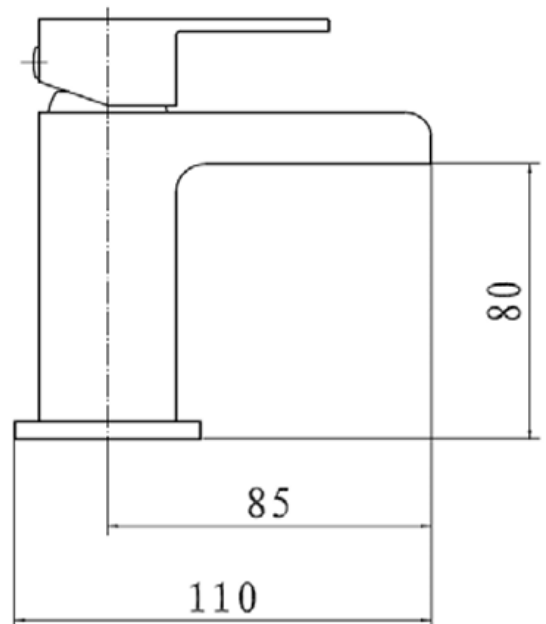

Phase

Mini Mono Basin Mixer TAP034PH

Supplied with Click Waste

½" BSP flexi hoses

Suitable for low water pressure systems

Ceramic disc cartridge and quarter turn operation for ease of use.

Technical drawing

Flow Rate: L.P

0.2bar	0.5bar	1bar	2bar	3bar
7.4L/min	9.2L/min	11.7L/min	15.5L/min	18.4L/min

BOX SIZE 190 x 150 x 70 mm