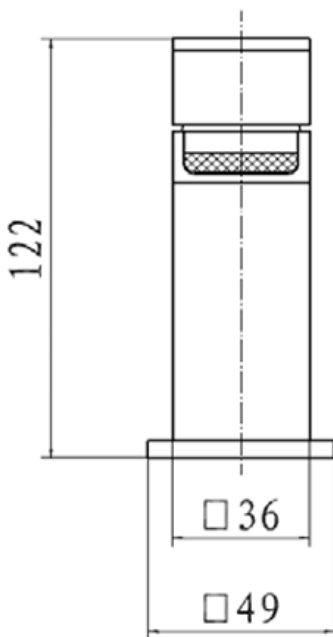

Phase

Mini Mono Basin Mixer TAP034PH

Supplied with Click Waste

½" BSP flexi hoses

Suitable for low water pressure systems

Ceramic disc cartridge and quarter turn operation for ease of use.

Technical drawing

Flow Rate: L.P

0.2bar	0.5bar	1bar	2bar	3bar
7.4L/min	9.2L/min	11.7L/min	15.5L/min	18.4L/min

BOX SIZE 190 x 150 x 70 mm