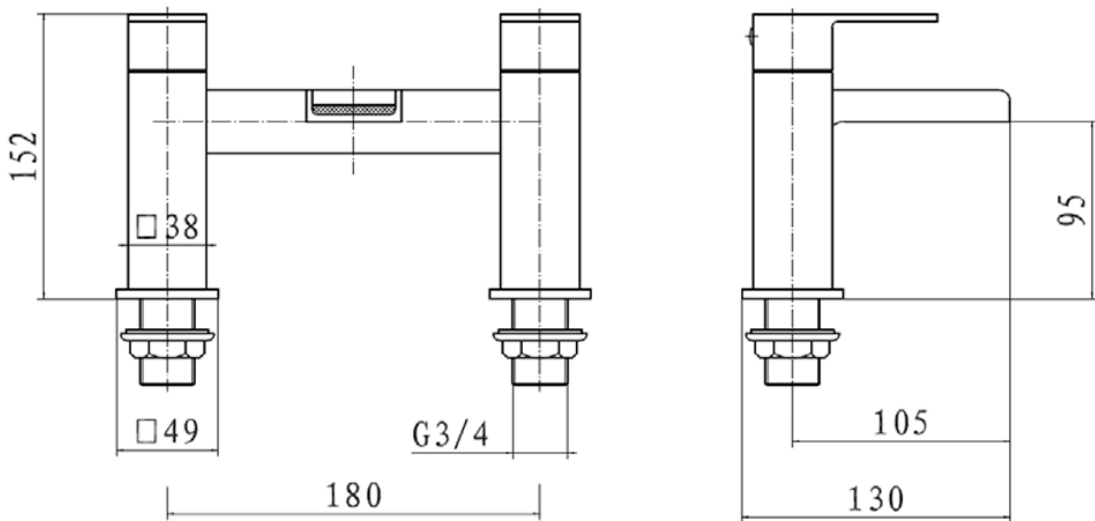

## Bath Filler TAP036PH

Supplied with Click Waste

3/4" BSP connections

Suitable for low water pressure systems

Ceramic disc cartridge

Quarter turn operation for ease of use.

### Technical drawing

Flow Rate: M.P

0.2bar	0.5bar	1bar	2bar	3bar
3.7L/min	5.4L/min	7.4L/min	10.3L/min	12.4L/min

**BOX SIZE 250 x 210 x 155 mm**