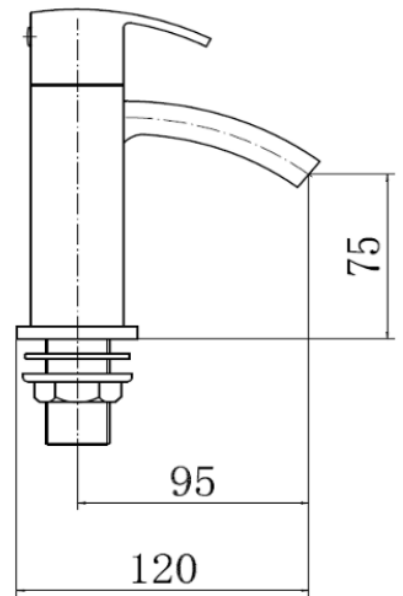

Status

Bath Filler TAPI34ST

- Supplied with Click Waste
- 3/4" BSP connections
- Suitable for low water pressure systems
- Ceramic disc cartridge
- Quarter turn operation for ease of use.

Technical drawing

Flow Rate: L.P

0.2bar	0.5bar	1bar	2bar	3bar
11.5	20.7	29.5	39.8	40

BOX SIZE 250 x 160 x 210 mm