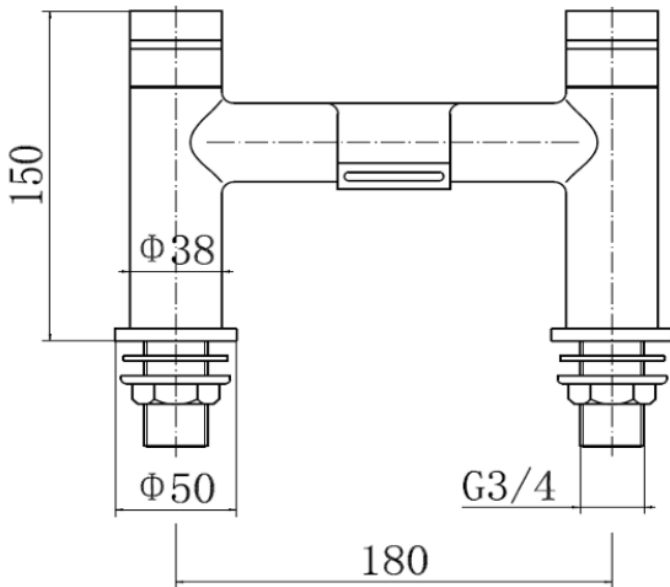

Status

Bath Filler TAPI34ST

- Supplied with Click Waste
- 3/4" BSP connections
- Suitable for low water pressure systems
- Ceramic disc cartridge
- Quarter turn operation for ease of use.

Technical drawing

Flow Rate: L.P

0.2bar	0.5bar	1bar	2bar	3bar
11.5	20.7	29.5	39.8	40

BOX SIZE 250 x 160 x 210 mm