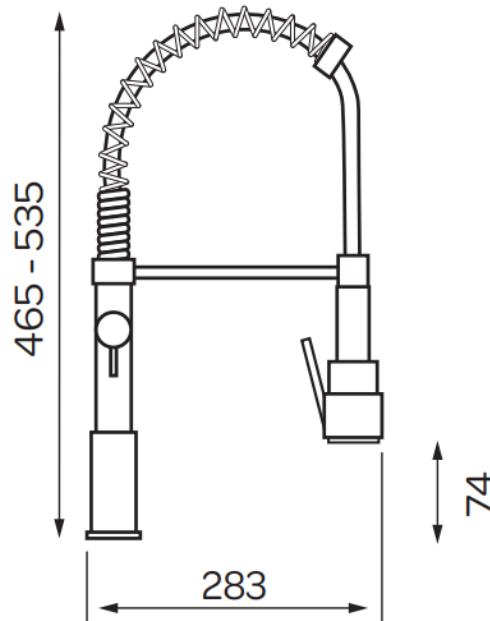

K-Vit

Dual Spout Kitchen Mixer Tap W/Pull Out KST002

- One of 15 Contemporary kitchen taps available from the K-Vit range
- Manufactured from high quality brass material
- Suitable for deck mounted installation
- Guarantee: Lifetime (All moving parts and working components are covered for 12 months from the date of purchase)
- Waste not included

Technical drawing

Kartell Code	0.2 Bar	0.5 Bar	1 Bar	2 Bar	3 Bar
KST002	2.2	3.1	4.4	6.2	7.7