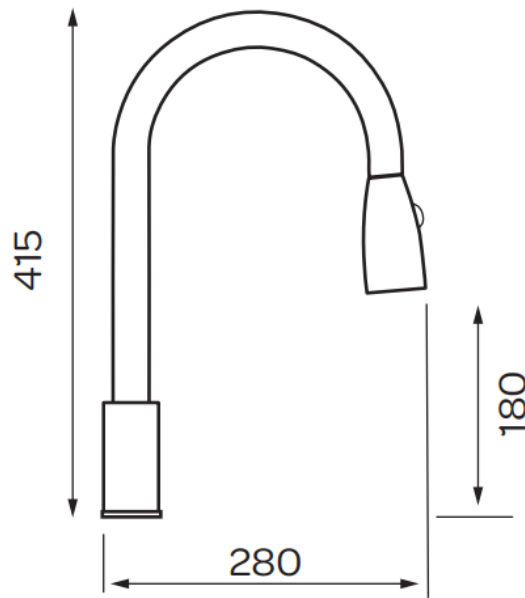

## Pull Out Kitchen Tap KST003

- One of 15 contemporary kitchen taps available from the K-Vit range
- Manufactured from high quality brass material
- Suitable for deck mounted installation
- Guarantee: Lifetime (All moving parts and working components are covered for 12 months from the date of purchase)
- Dual Spray

### Technical drawing

Kartell Code	0.2 Bar	0.5 Bar	1 Bar	2 Bar	3 Bar
KST003/004	2.4	3.6	4.7	6.7	8.1