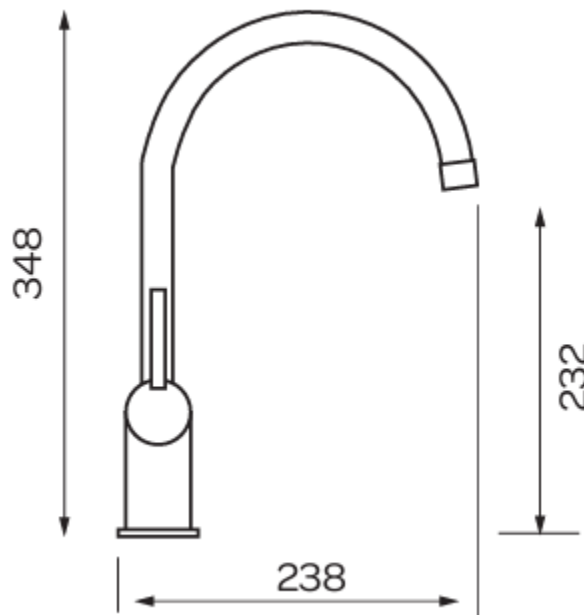

K-Vit

Mono Sink Mixer KST005

- One of 15 contemporary kitchen taps available from the K-Vit range
- Manufactured from high quality brass material
- Suitable for deck mounted installation
- Guarantee: Lifetime (All moving parts and working components are covered for 12 months from the date of purchase)
- Waste not included

Technical drawing

Kartell Code	0.2 Bar	0.5 Bar	1 Bar	2 Bar	3 Bar
KST005	4.6	7	9.7	13.7	16.8