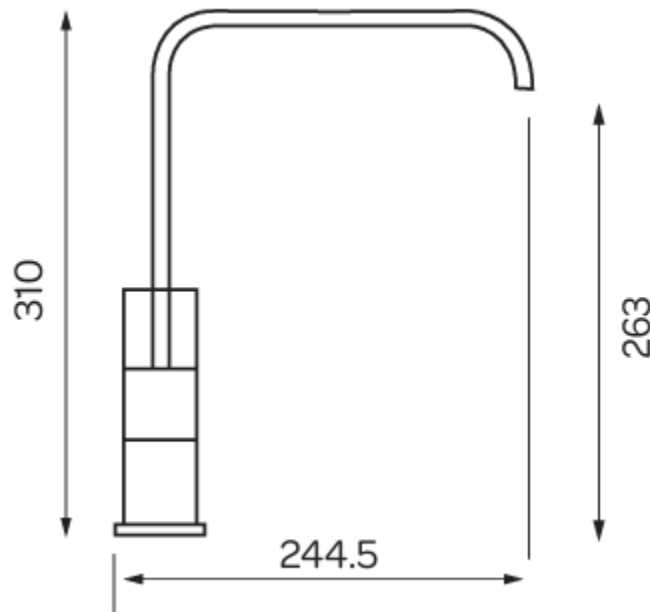

K-Vit

Mono Sink Mixer KST006

- One of 15 contemporary kitchen taps available from the K-Vit range
- Manufactured from high quality brass material
- Suitable for deck mounted installation
- Guarantee: Lifetime (All moving parts and working components are covered for 12 months from the date of purchase)
- Waste not included

Technical drawing

Kartell Code	0.2 Bar	0.5 Bar	1 Bar	2 Bar	3 Bar
KST006	3.1	4.8	6.8	9.6	11.7