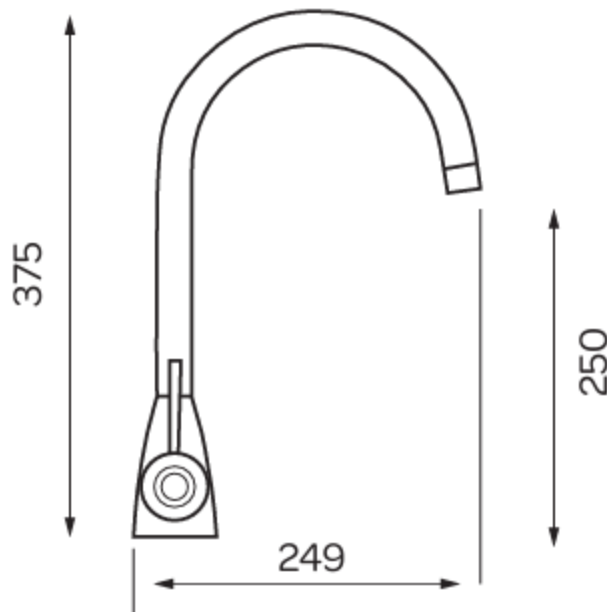

## Mono Sink Mixer KST007

- One of 15 contemporary kitchen taps available from the K-Vit range
- Manufactured from high quality brass material
- Suitable for deck mounted installation
- Guarantee: Lifetime (All moving parts and working components are covered for 12 months from the date of purchase)
- Waste not included

### Technical drawing

Kartell Code	0.2 Bar	0.5 Bar	1 Bar	2 Bar	3 Bar
KST007/008	3.9	6.2	8.7	12.2	14.9